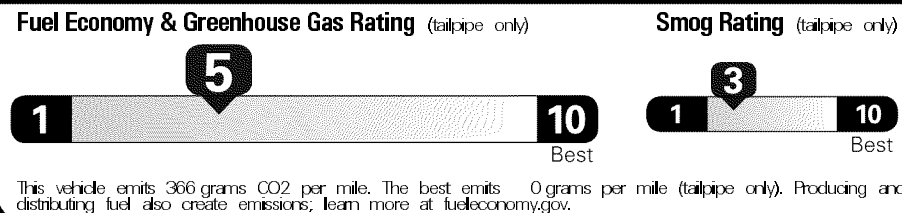

Actual results will vary for many reasons, including driving conditions and how you drive and maintain your vehicle. The average new vehicle gets 27 MPG and costs $6,750 to fuel over 5 years. Cost estimates are based on 15,000 miles per year at $2.40 per gallon. MPGe is miles per gasoline gallon equivalent. Vehicle emissions are a significant cause of climate change and smog.

fueleconomy.gov
Calculate personalized estimates and compare vehicles

SUB-TOTAL $41,953.00
DELIVERY, PROCESSING AND HANDLING FEE 995.00
TOTAL $42,948.00

GOVERNMENT 5-STAR SAFETY RATINGS

Overall Vehicle Score ★★★★★
Based on the combined ratings of frontal, side and rollover. Should ONLY be compared to other vehicles of similar size and weight.

Frontal Crash Driver Passenger ★★★★★
Based on the risk of injury in a frontal impact. Should ONLY be compared to other vehicles of similar size and weight.

Side Crash Front seat Rear seat ★★★★★
Based on the risk of injury in a side impact.

Rollover ★★★★★
Based on the risk of rollover in a single-vehicle crash.

APPLICABLE FEDERAL TAXES NOT INCLUDED

Manufacturer's suggested retail price includes manufacturer's recommended pre-delivery service.

License and title fees, state, local and applicable federal taxes, and dealer installed options and accessories are not included in the manufacturer's suggested retail price.

LEXUS NEW VEHICLE LIMITED WARRANTY
Limited warranty coverage highlights include
^ 4YR / 50000 mile basic coverage
^ 6YR / 70000 mile powertrain coverage
^ 6YR / Unlimited mile corrosion perforation warranty

See your Warranty and Services Guide for details.

LEXUS IS PLEASED TO OFFER THE FOLLOWING OWNER SUPPORT PACKAGE WITH EACH NEW LEXUS
^ 24 hour, 365 day/yr. roadside assistance plan
^ Complimentary 1st and 2nd scheduled maintenance services
^ Lodging for emergency breakdown 100 miles from home

An extended service contract may be available for this vehicle. Ask dealer for details

719 09E L929

Star ratings range from 1 to 5 stars (★★★★★) with 5 being the highest.
Source: National Highway Traffic Safety Administration (NHTSA)
www.safercar.gov or 1-888-327-4236