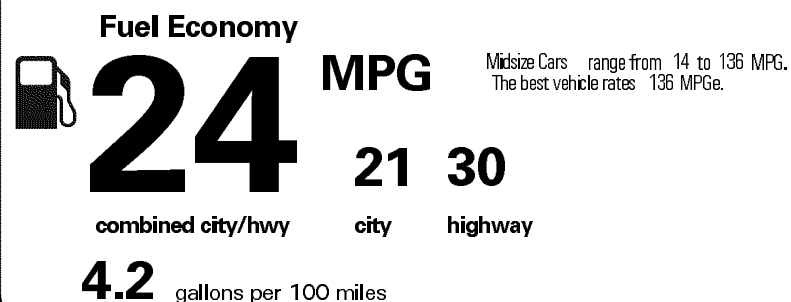

MANUFACTURER'S SUGGESTED RETAIL PRICE

- ** Blind Spot Monitor w/Rear Cross Traffic Alert 500.00
- ** Intuitive Parking Assist 500.00
- ** Premier Package: Heated/ventilated front seats, Lexus Memory System for Driver's Seat, Outside Mirror & Steering Wheel, Power Tilt-and-Telescopic Steering Wheel, Wood Interior Trim, Remote Keyless Entry-Linked Memory, 17" Wheels with Gray Finish 1,480.00
- ** Premier Package Discount -500.00
- ** Wood & Leather Trimmed Steering Wheel 300.00
- ** All Weather Floor Liners 139.00
- ** Glass Breakage Sensors (GBS) 329.00
- ** Trunk Mat, Cargo Net, Wheel Locks & Key Gloves 255.00

\$38,950.00

Not Original - Copy

Created on 2018-05-10 08:15:16 (UTC)

EPA DOT Fuel Economy and Environment

Gasoline Vehicle

You spend \$750 more in fuel costs over 5 years compared to the average new vehicle.