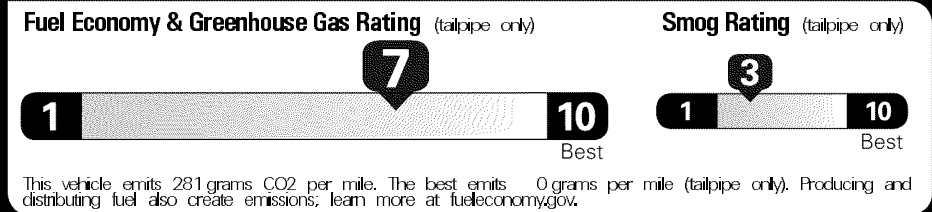

EXTERIOR

- Bi-LED Headlights
- LED Daytime Running Lights In Headlight
- Color-Keyed Heated Power Outside Mirrors

INTERIOR

- Premium Fabric-Trimmed 6-Way Adj Dr Seat
- 4-Way Adj Fr Pass Seat w/Seatback Pocket
- Entune Audio w/6.1-in Touch-screen incl Entune Multimedia Bundle (AUX/USB/BT/Adv Voice Recognition), Siri Eyes Free
- 3.5-in Monochrome TFT Multi-Info Display
- Integrated Backup Camera w/Projected Pth
- Steering Wheel w/ Audio & Bluetooth Hands-Free Phone Voice Command Controls
- Auto Climate Control w/ Pollen Filter and Push Button Controls
- Remote Keyless Entry System
- Power Door Locks and Windows
Full Tank of Gas

MANUFACTURER'S SUGGESTED RETAIL PRICE **$18,985.00**

OPTIONAL EQUIPMENT

FE 50 State Emissions
C9. Four Season Floor Mat Package 373.00
EF. Rear Bumper Protector 79.00

Not Original - Copy

Created on 2017-09-13 05:46:20 (UTC)

EPA DOT Fuel Economy and Environment

Gasoline Vehicle

Fuel Economy
32 MPG
Midsize Cars range from 13 to 136 MPG. The best vehicle rates 136 MPGe.
28 city **36** highway
3.1 gallons per 100 miles

You save $1,250
in fuel costs over 5 years compared to the average new vehicle.

Annual fuel Cost
$ 1,100

Actual results will vary for many reasons, including driving conditions and how you drive and maintain your vehicle. The average new vehicle gets 27 MPG and costs $6,750 to fuel over 5 years. Cost estimates are based on 15,000 miles per year at $2.40 per gallon. MPGe is miles per gasoline gallon equivalent. Vehicle emissions are a significant cause of climate change and smog.

fuelconomy.gov
Calculate personalized estimates and compare vehicles

DELIVERY, PROCESSING AND HANDLING FEE 895.00

TOTAL $20,332.00

The New Vehicle Limited Warranty provides 3-year/36,000 mile basic coverage, 5-year/60,000 mile powertrain coverage, plus 5-year/unlimited mile corrosion perforation coverage. See Warranty and Maintenance Guide for details. An extended service contract may be available for the vehicle. Ask dealer for details. Manufacturer's suggested retail price includes manufacturer's recommended pre-delivery service. Gasoline, license and title fees, applicable federal, state and local taxes and dealer and distributor installed options and accessories are not included in the manufacturer's suggested retail price.

ToyotaCare, which covers normal factory scheduled maintenance for two years or 25,000 miles, whichever occurs first, is included as part of the sales price of the vehicle for qualifying buyers. See participating dealer for eligibility and coverage details.

Delivered by Truck to: 04421
ROSEVILLE TOYOTA
700 AUTOMALL DRIVE
ROSEVILLE CA95661