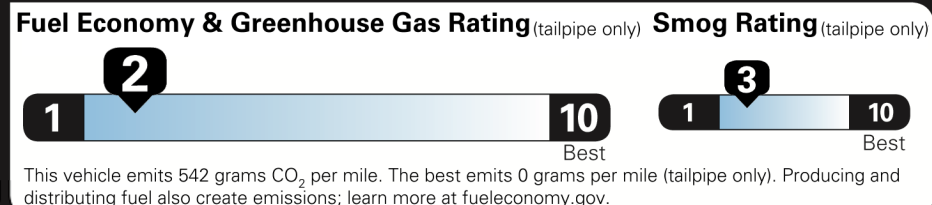

\$53,250.00

Not Original - Copy

EPA DOT Fuel Economy and Environment

Gasoline Vehicle

You spend \$7,750
 more in fuel costs over 5 years compared to the average new vehicle.

Annual fuel cost \$3,050

Actual results will vary for many reasons, including driving conditions and how you drive and maintain your vehicle. The average new vehicle gets 27 MPG and costs \$7,500 to fuel over 5 years. Cost estimates are based on 15,000 miles per year at \$3.25 per gallon. MPGe is miles per gasoline gallon equivalent. Vehicle emissions are a significant cause of climate change and smog.