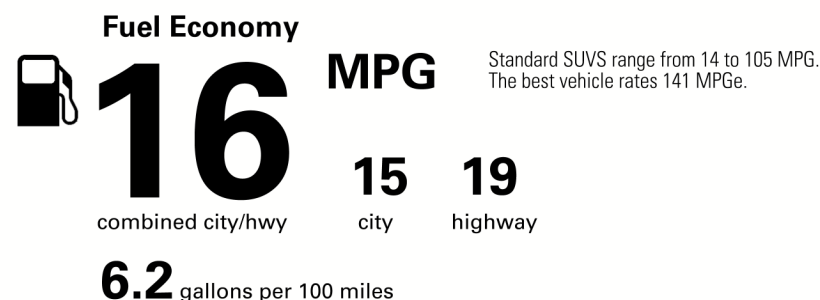

MANUFACTURER'S SUGGESTED RETAIL PRICE

- ** Headlamp Washers 100.00
- ** PREMIUM PACKAGE w/CAPTAIN'S CHAIRS AND SPORT 5,810.00
- ** Cargo-Area Tonneau Cover 150.00
- ** Heated Wood & Leather Steering Wheel 450.00
- ** Cargo Net/Cargo Mat/Wheel Locks & Key Gloves 325.00

\$53,250.00

Not Original - Copy

EPA DOT Fuel Economy and Environment

Gasoline Vehicle

You spend \$7,750
 more in fuel costs over 5 years compared to the average new vehicle.

Annual fuel cost \$3,050

Actual results will vary for many reasons, including driving conditions and how you drive and maintain your vehicle. The average new vehicle gets 27 MPG and costs \$7,500 to fuel over 5 years. Cost estimates are based on 15,000 miles per year at \$3.25 per gallon. MPGe is miles per gasoline gallon equivalent. Vehicle emissions are a significant cause of climate change and smog.