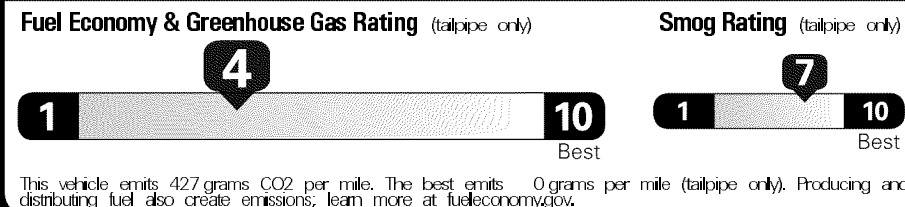

1. **OPTIONAL EQUIPMENT**
2. FE 50 State Emissions
   - BZ Utility Package (L4 Access Cab): -1,715.00
   - Removes Rear Seats (Seatbacks, Headrests, and Seatbelts) along with Rear Cupholders. Adds Black Door Handles, Black Mirror Caps, Black Bumpers, and Fixed Rear Window
   - 2T All-Weather Floor Liners/Door Sill 228.00
   - DK Preferred Owner's Portfolio
   - E5 Exhaust Tip 90.00

GOVERNMENT 5-STAR SAFETY RATINGS

Overall Vehicle Score Not Rated

Based on the combined ratings of frontal, side and rollover. Should ONLY be compared to other vehicles of similar size and weight.

Frontal Crash Driver Passenger **Not Rated**
Not Rated

Based on the risk of injury in a frontal impact. Should ONLY be compared to other vehicles of similar size and weight.

Side Crash Front seat Rear seat **Not Rated**
Not Rated

Based on the risk of injury in a side impact.

Rollover ★★★★★

Based on the risk of rollover in a single-vehicle crash.

Star ratings range from 1 to 5 stars (★★★★★) with 5 being the highest.
Source: National Highway Traffic Safety Administration (NHTSA)
www.safercar.gov or 1-888-327-4236

Original - Copy

Created on 2017-11-08 06:44:10 (UTC)

EPA DOT Fuel Economy and Environment

Gasoline Vehicle

Fuel Economy

21 MPG Small Pickups range from 17 to 25 MPG. The best vehicle rates 119 MPGe.

19 **23**
combined city/hwy city highway

4.8 gallons per 100 miles

You spend $1,750
more in fuel costs over 5 years
compared to the average new vehicle.

Annual fuel cost $1,750

Actual results will vary for many reasons, including driving conditions and how you drive and maintain your vehicle. The average new vehicle gets 26 MPG and costs $7,000 to fuel over 5 years. Cost estimates are based on 15,000 miles per year at $2.45 per gallon. MPGe is miles per gasoline gallon equivalent. Vehicle emissions are a significant cause of climate change and smog.

fueleconomy.gov
Calculate personalized estimates and compare vehicles

DELIVERY, PROCESSING AND HANDLING FEE 995.00

TOTAL $24,173.00

The New Vehicle Limited Warranty provides 3-year/36,000 mile basic coverage, 5-year/60,000 mile powertrain coverage, plus 5-year/unlimited mile corrosion perforation coverage. See Warranty and Maintenance Guide for details. An extended service contract may be available for the vehicle. Ask dealer for details. Manufacturer's suggested retail price includes manufacturer's recommended pre-delivery service. Gasoline, license and title fees, applicable federal, state and local taxes and dealer and distributor installed options and accessories are not included in the manufacturer's suggested retail price.

ToyotaCare, which covers normal factory scheduled maintenance for two years or 25,000 miles, whichever occurs first, is included as part of the sales price of the vehicle for qualifying buyers. See participating dealer for eligibility and coverage details.

Delivered by Truck to: 04087
TOYOTA OF HUNTINGTON BCH
18881 BEACH BLVD.
HUNTINGTON BEACH CA92648