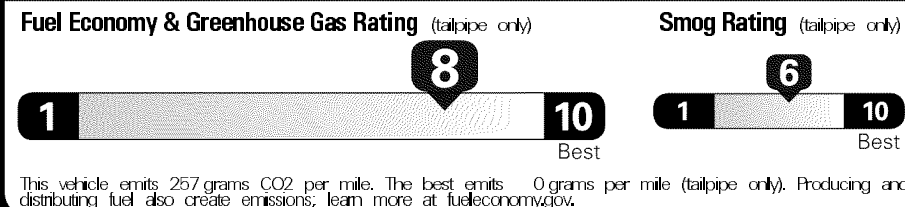

INTERIOR
- Premium Sport Seats with 6-Way Adjust Dr & 4-Way Adjust Passenger Seat
- Audio, 8" Touch Screen, 6 Speakers, HandsFree Bluetooth, USB Media Port, 1 USB Charge Port
- Siri Eyes Free, Apple CarPlay Compatible
- 4.2-in Color TFT Multi-Info Display
- Leather Steering Wheel & Shift Knob
- Auto Climate Control w/ Push Btn Cntrls
Full Tank of Gas

MANUFACTURER'S SUGGESTED RETAIL PRICE $21,950.00

OPTIONAL EQUIPMENT

FE	50 State Emissions	
SO	SE Premium Package: Blind Spot Warning (BSM) on color-keyed heated power outside mirrors with turn signal indicators, Smart Key System on front doors and trunk with Push Button Start, Power tilt/slide moonroof with sliding sunshade	1,500.00
D5.	Door Edge Guards	125.00
Z5.	Protection Package Carpet Trunk Mat, Carpet Floor Mats, Rear Bumper Protector, Cargo Net - Envelope	377.00

Original - Copy

Created on 2019-07-16 05:40:28 (UTC)

EPA DOT Fuel Economy and Environment

Gasoline Vehicle

Fuel Economy
34 MPG
combined city/hwy
2.9 gallons per 100 miles
city 31 highway 40
Compacts range from 14 to 119 MPG. The best vehicle rates 138 MPGe.

You save $1,500
in fuel costs over 5 years compared to the average new vehicle.

Annual fuel cost $1,200

Actual results will vary for many reasons, including driving conditions and how you drive and maintain your vehicle. The average new vehicle gets 27 MPG and costs $7,500 to fuel over 5 years. Cost estimates are based on 15,000 miles per year at $2.70 per gallon. MPGe is miles per gasoline gallon equivalent. Vehicle emissions are a significant cause of climate change and smog.

fueleconomy.gov
Calculate personalized estimates and compare vehicles

DELIVERY, PROCESSING AND HANDLING FEE 930.00

TOTAL $24,882.00

The New Vehicle Limited Warranty provides 3-year/36,000 mile basic coverage, 5-year/60,000 mile powertrain coverage, plus 5-year/unlimited mile corrosion perforation coverage. See Warranty and Maintenance Guide for details. An extended service contract may be available for the vehicle. Ask dealer for details. Manufacturer's suggested retail price includes manufacturer's recommended pre-delivery service. Gasoline, license and title fees, applicable federal, state and local taxes and dealer and distributor installed options and accessories are not included in the manufacturer's suggested retail price.

ToyotaCare, which covers normal factory scheduled maintenance for two years or 25,000 miles, whichever occurs first, is included as part of the sales price of the vehicle for qualifying buyers. See participating dealer for eligibility and coverage details.

Delivered by Truck to: 04554
JOHN ELWAY'S CROWN TOYOTA
1201 KETTERING DRIVE
ONTARIO CA91761