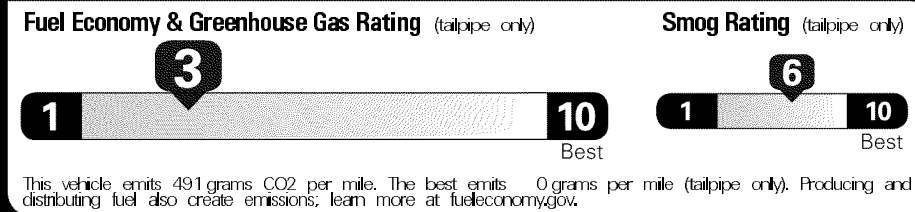

MANUFACTURER'S SUGGESTED RETAIL PRICE $39,295.00

OPTIONAL EQUIPMENT

FE	50 State Emissions	
KH	Running Boards	345.00
MR	Power Tilt/Slide Moonroof w/Sunshade	850.00
QD	Keep It Wild Savings	-750.00
2T	All Weather Floor Liners/Cargo Tray	249.00
D5	Door Edge Guard	79.00
DK	Preferred Owner's Portfolio	
WL	Wheel Locks	80.00

Original - Copy

Printed on 2017-07-01 09:35:13 (UTC)

EPA DOT Fuel Economy and Environment

Gasoline Vehicle

Fuel Economy

18 MPG Standard SUVs range from 12 to 93 MPG. The best vehicle rates 119 MPGe.

17 20
combined city/hwy city highway

5.6 gallons per 100 miles

You spend $3,250
more in fuel costs over 5 years compared to the average new vehicle.

Annual fuel cost $2,050

Actual results will vary for many reasons, including driving conditions and how you drive and maintain your vehicle. The average new vehicle gets 26 MPG and costs $7,000 to fuel over 5 years. Cost estimates are based on 15,000 miles per year at $2.45 per gallon. MPGe is miles per gasoline gallon equivalent. Vehicle emissions are a significant cause of climate change and smog.

fuelconomy.gov
Calculate personalized estimates and compare vehicles

DELIVERY, PROCESSING AND HANDLING FEE 960.00

TOTAL $41,108.00

The New Vehicle Limited Warranty provides 3-year/36,000 mile basic coverage, 5-year/60,000 mile powertrain coverage, plus 5-year/unlimited mile corrosion perforation coverage. See Warranty and Maintenance Guide for details. An extended service contract may be available for the vehicle. Ask dealer for details. Manufacturer's suggested retail price includes manufacturer's recommended pre-delivery service. Gasoline, license and title fees, applicable federal, state and local taxes and dealer and distributor installed options and accessories are not included in the manufacturer's suggested retail price.

ToyotaCare, which covers normal factory scheduled maintenance for two years or 25,000 miles, whichever occurs first, is included as part of the sales price of the vehicle for qualifying buyers. See participating dealer for eligibility and coverage details.

Delivered by Truck to: 29069
SHORE TOYOTA
4236 BLACK HORSE PIKE
MAYS LANDING NJ08330