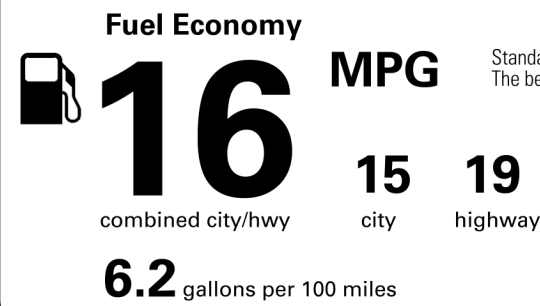

\$64,365.00

Not Original - Copy

Created on 2020-12-09 06:35:49 (UTC)

EPA DOT Fuel Economy and Environment

Gasoline Vehicle

You spend \$7,750 more in fuel costs over 5 years compared to the average new vehicle.

Annual fuel cost \$3,050

Actual results will vary for many reasons, including driving conditions and how you drive and maintain your vehicle. The average new vehicle gets 27 MPG and costs \$7,500 to fuel over 5 years. Cost estimates are based on 15,000 miles per year at \$3.25 per gallon. MPGe is miles per gasoline gallon equivalent. Vehicle emissions are a significant cause of climate change and smog.