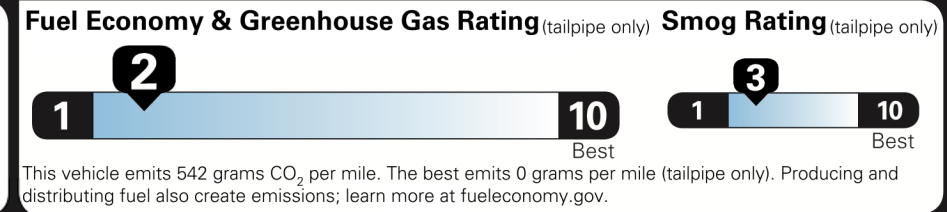

You spend $7,750 more in fuel costs over 5 years compared to the average new vehicle.

Annual fuel cost $3,050