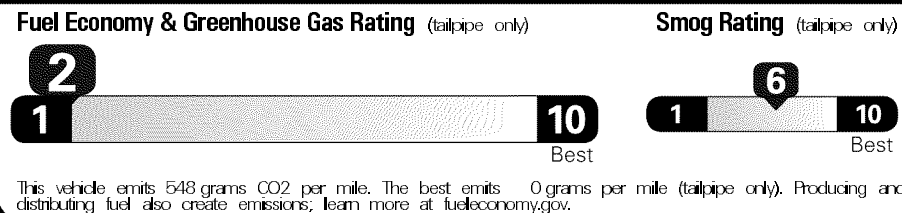

You spend $6,000 more in fuel costs over 5 years compared to the average new vehicle.

Annual fuel cost $2,600