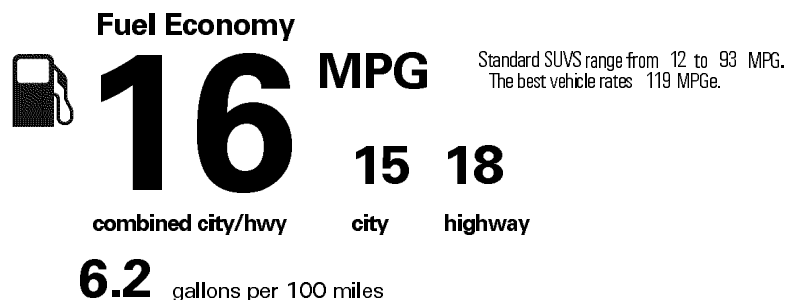

MANUFACTURER'S SUGGESTED RETAIL PRICE

- ** Blind Spot Monitor with Rear Cross-Traffic Alert power retracting/auto-dimming outer mirrors 800.00
- ** Headlamp washers 100.00
- ** Premium Package w/Captain's Chairs 18" split-six spoke alloy wheels, LED foglamps, rain-sensing wipers, windshield deicer, Intuitive Parking Assist, Navigation Package, leather-trimmed seats, Mahogany wood trim, heated/ventilated front seats, heated 2nd row tilt/slide Captain's chairs, 3-zone automatic climate control 4,770.00
- ** Mahogany wood & leather-trimmed steering wheel and shift knob 310.00
- ** All Weather Floor Liners w/Cargo Tray 238.00
- ** Cargo Mat / Cargo Net / Wheel Locks / Key Gloves 260.00
- ** Tow Hitch with Ball Mount 654.00

\$51,280.00

Not Original - Copy

Created on 2017-01-05 08:55:16 (UTC)

EPA DOT Fuel Economy and Environment

Gasoline Vehicle

You spend \$6,000 more in fuel costs over 5 years compared to the average new vehicle.