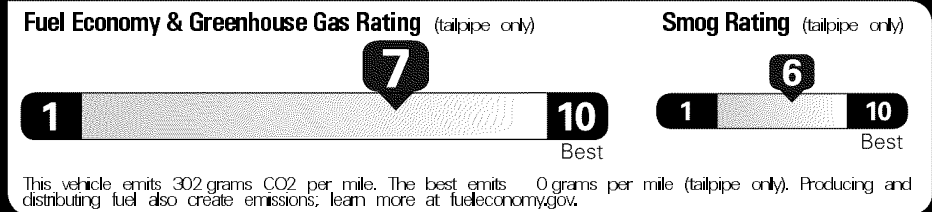

1. **EXTERIOR**
- 19-in. Super Chrome Finish Alloy Wheels
  - LED Headlights/Daytime Running Lights
  - Integrated Fog Lights
  - Color-Keyed Heated Power Outside Mirrors
  - Power Tilt/Slide Moonroof
  - Low Profile Roof Rails
  - Power Liftgate

1. **INTERIOR**
2. Entune 3.0 Audio
   - 7.0" Touch Screen, 6 Speakers, HandsFree Bluetooth Phone/Music, USB Media Port, 4 USB Charge-Ports, Siri Eyes Free, Apple CarPlay Compatible
   - SofTex Seat Material
   - Power Driver's Seat
   - 4.2" Color Multi-Information Display
   - Dual Zone Auto A/C with Rear Vents
   - Smart Key System w/Push Button Start
   - Rear Cargo Area Cover
   - Electronic Parking Brake
   - ***Full Tank of Gas***

MANUFACTURER'S SUGGESTED RETAIL PRICE $29,650.00

OPTIONAL EQUIPMENT

FE 50 State Emissions

Original - Copy

Created on 2019-09-18 05:08:51 (UTC)

EPA DOT Fuel Economy and Environment

Gasoline Vehicle

Fuel Economy

30 MPG Small SUVs range from 18 to 120 MPG. The best vehicle rates 136 MPG.

26 city **35** highway

3.3 gallons per 100 miles

You save $500

in fuel costs over 5 years

compared to the average new vehicle.

Annual fuel Cost

$ 1,300

Actual results will vary for many reasons, including driving conditions and how you drive and maintain your vehicle. The average new vehicle gets 27 MPG and costs $7,000 to fuel over 5 years. Cost estimates are based on 15,000 miles per year at $2.55 per gallon. MPGe is miles per gasoline gallon equivalent. Vehicle emissions are a significant cause of climate change and smog.

fueleconomy.gov
Calculate personalized estimates and compare vehicles

DELIVERY, PROCESSING AND HANDLING FEE 0.00

TOTAL $29,650.00

The New Vehicle Limited Warranty provides 3-year/36,000 mile basic coverage, 5-year/60,000 mile powertrain coverage, plus 5-year/unlimited mile corrosion perforation coverage. See Warranty and Maintenance Guide for details. An extended service contract may be available for the vehicle. Ask dealer for details. Manufacturer's suggested retail price includes manufacturer's recommended pre-delivery service. Gasoline, license and title fees, applicable federal, state and local taxes and dealer and distributor installed options and accessories are not included in the manufacturer's suggested retail price.

ToyotaCare, which covers normal factory scheduled maintenance for two years or 25,000 miles, whichever occurs first, is included as part of the sales price of the vehicle for qualifying buyers. See participating dealer for eligibility and coverage details.

Dealer Name / Address: 35061 JAMES HODGE TOYOTA 2314 W SHAWNEE MUSKOGEE OK74401

Delivered by Truck to: 42000 GULF STATES TOYOTA, INC. 20412 E. HARDY STREET HOUSTON TX77073