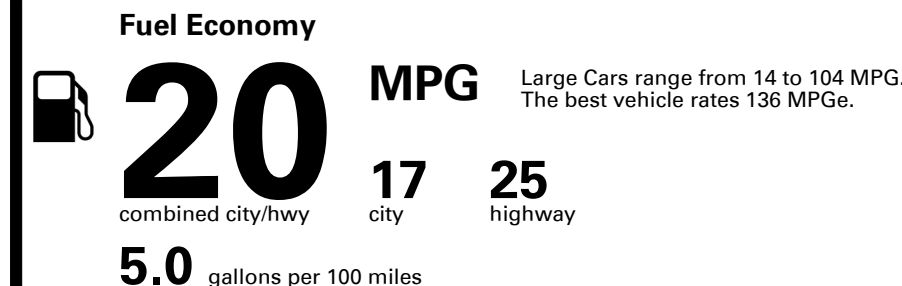

## EPA DOT Fuel Economy and Environment

Gasoline Vehicle

**You spend \$3,750**  
 more in fuel costs over 5 years compared to the average new vehicle.

**Annual fuel cost \$2,100**

**Fuel Economy & Greenhouse Gas Rating** (tailpipe only)