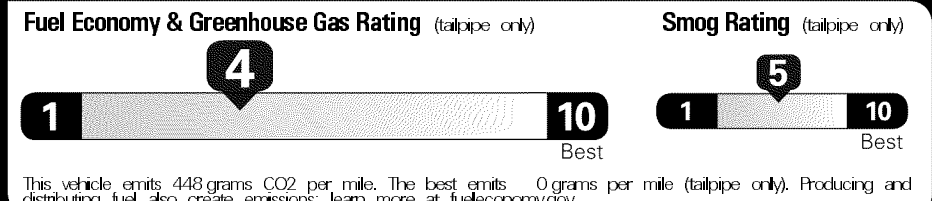

1. **EXTERIOR**
2. Projctr Beam Hdlights w/Blk Bzls & LED DRL
   - 6' Composite Bed w/120V Pwr Outlet
   - Deck Rail System w/4 Adj Tie-Down Cleats
   - Easy Lower, Lockable & Removable Tailgate

1. **INTERIOR**
2. Smrt Key Sys on Dr Door w/Push Btn Strt & Remote Keyless Entry Sys
   - Fabric Trim Seats w/Dr Lumbar Support
   - Lthr Trim Steering Wheel w/Audio Cntrls
   - Pwr Horizontal Rr Window w/Priv Glass
   - Pwr Wndws w/Fr Dr & Pass Auto Up/Dwn and Power Door Locks
   - Entune Prem Audio w/Integ Nav & App Ste 7" Tch Scrn, AM/FM/CD, USB Media Port, 2 USB Chg-Ports, BT Phone/Music, SiriusXM w/3-Month All Access Trial
   - Qi Wireless Charging
   - ***Full Tank of Gas***

MANUFACTURER'S SUGGESTED RETAIL PRICE $37,375.00

1. **OPTIONAL EQUIPMENT**
2. FE 50 State Emissions
   - TP Technology Package: 770.00
   - 2T Rear Parking Assist Sonar and Blind Spot Monitor (BSM) and Rear Cross-Traffic Alert (RCTA)
   - B0 All-Weather Flr Liner/Door Sill Protector 248.00
   - MF Black Out Package 354.00
   - Mudguards 129.00

Original - Copy
Created on 2019-05-22 06:24:09 (UTC)

EPA DOT Fuel Economy and Environment

Gasoline Vehicle

Fuel Economy
20 MPG
Small Pickups range from 17 to 23 MPG. The best vehicle rates 136 MPGe.
18 22
combined city/hwy city highway
5.0 gallons per 100 miles

You spend $2,500
more in fuel costs over 5 years compared to the average new vehicle.

Annual fuel Cost
$ 1,900

Actual results will vary for many reasons, including driving conditions and how you drive and maintain your vehicle. The average new vehicle gets 27 MPG and costs $7,000 to fuel over 5 years. Cost estimates are based on 15,000 miles per year at $2.55 per gallon. MPGe is miles per gasoline gallon equivalent. Vehicle emissions are a significant cause of climate change and smog.

fuelconomy.gov
Calculate personalized estimates and compare vehicles

DELIVERY, PROCESSING AND HANDLING FEE 1,095.00

TOTAL $39,971.00

The New Vehicle Limited Warranty provides 3-year/36,000 mile basic coverage, 5-year/60,000 mile powertrain coverage, plus 5-year/unlimited mile corrosion perforation coverage. See Warranty and Maintenance Guide for details. An extended service contract may be available for the vehicle. Ask dealer for details. Manufacturer's suggested retail price includes manufacturer's recommended pre-delivery service. Gasoline, license and title fees, applicable federal, state and local taxes and dealer and distributor installed options and accessories are not included in the manufacturer's suggested retail price.

ToyotaCare, which covers normal factory scheduled maintenance for two years or 25,000 miles, whichever occurs first, is included as part of the sales price of the vehicle for qualifying buyers. See participating dealer for eligibility and coverage details.

Delivered by Truck to: 02052
FINDLAY TOYOTA FLAGSTAFF
5030 EAST MARKETPLACE DR
FLAGSTAFF AZ86004