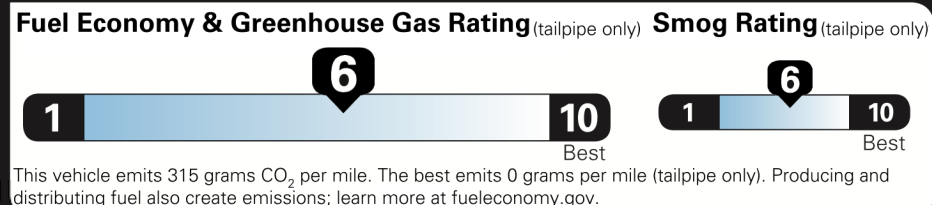

\$39,900.00

Not Original Copy

Created on 2020-12-14 06:41:11 (UTC)

EPA DOT Fuel Economy and Environment

Gasoline Vehicle

Fuel Economy
28 MPG
 Midsize Cars range from 14 to 141 MPG. The best vehicle rates 141 MPGe.
 25 city 34 highway
 3.6 gallons per 100 miles

You save \$250
 in fuel costs over 5 years compared to the average new vehicle.

Annual fuel cost \$1,450

Actual results will vary for many reasons, including driving conditions and how you drive and maintain your vehicle. The average new vehicle gets 27 MPG and costs \$7,500 to fuel over 5 years. Cost estimates are based on 15,000 miles per year at \$2.70 per gallon. MPGe is miles per gasoline gallon equivalent. Vehicle emissions are a significant cause of climate change and smog.