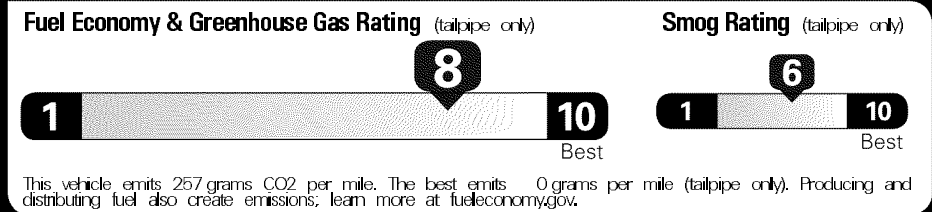

Compacts range from 14 to 113 MPG. The best vehicle rates 136 MPGe.

**You save \$1,500**

**in fuel costs over 5 years**

compared to the average new vehicle.

DELIVERY, PROCESSING AND HANDLING FEE 955.00

**Annual fuel cost \$1,200**