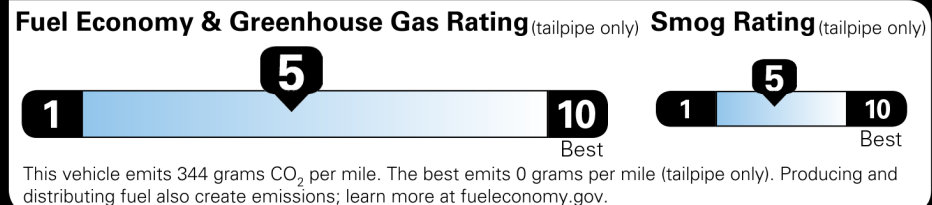

Not Original - Copy

Created on 2022-04-18 11:23:28 (UTC)

EPA DOT Fuel Economy and Environment

Gasoline Vehicle

You spend \$250 more in fuel costs over 5 years compared to the average new vehicle.

Annual fuel cost \$1,350