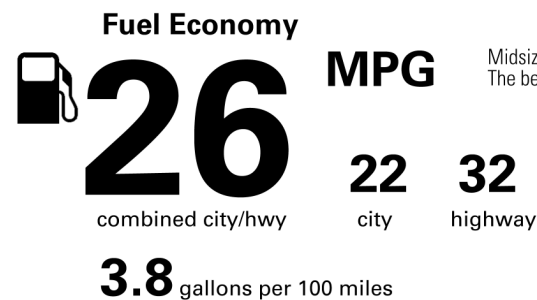

Not Original - Copy

Created on 2022-04-18 11:23:28 (UTC)

EPA DOT Fuel Economy and Environment

Gasoline Vehicle

You spend \$250 more in fuel costs over 5 years compared to the average new vehicle.

Annual fuel cost \$1,350