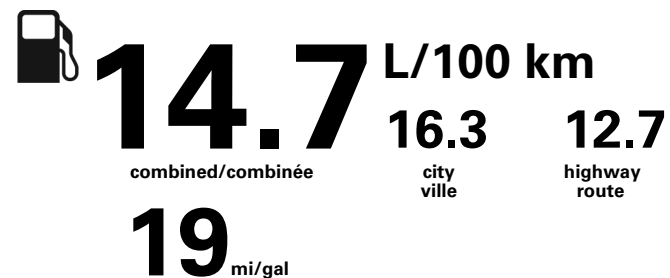

Fuel Consumption / Consommation de carburant