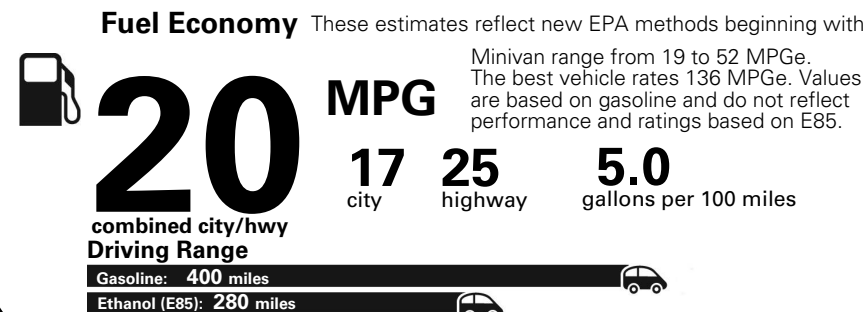

Base Price: **\$34,495**

DODGE GRAND CARAVAN GT

Exterior Color: Billet Clear-Coat Exterior Paint
Interior Color: Black Interior Color
Interior: Leather-Trimmed Bucket Seats with Red Stitching
Engine: 3.6-Liter V6 24-Valve VVT Engine
Transmission: 6-Speed Automatic 62TE Transmission

For more information visit: www.dodge.com
 or call 1-800-4ADODGE

FCA US LLC

Fuel Economy and Environment

**Flexible Fuel Vehicle
 Gasoline-Ethanol (E85)**

**You spend
 \$2,500
 in fuel costs
 over 5 years
 compared to the
 average new vehicle.**