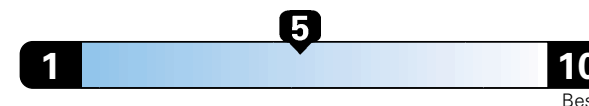

ALFA ROMEO STELVIO TI SPORT AWD

2019 MODEL YEAR

THIS VEHICLE IS MANUFACTURED TO MEET SPECIFIC UNITED STATES REQUIREMENTS. THIS VEHICLE IS NOT MANUFACTURED FOR SALE OR REGISTRATION OUTSIDE OF THE UNITED STATES.

MANUFACTURER'S SUGGESTED RETAIL PRICE OF THIS MODEL INCLUDING DEALER PREPARATION

Base Price: **$44,745**

ALFA STELVIO TI AWD

Exterior Color: Vulcano Black Metallic Exterior Paint

Interior Color: Black Interior Color

Interior: Sport Leather Seats

Engine: 2.0L 280HP Turbocharged I4 Engine

Transmission: 8-Speed Automatic Transmission

STANDARD EQUIPMENT (UNLESS REPLACED BY OPTIONAL EQUIPMENT)

FUNCTIONAL/SAFETY FEATURES

- Supplemental Front Seat-Mounted Side Airbags
- LATCH Ready Child Seat Anchor System
- Rear Back-Up Camera
- Front / Rear Park-Assist Sensors
- Remote Keyless Entry
- Push-Button Start
- Remote-Start System
- Stop / Start System
- Alfa DNA Drive Mode System
- Carbon Fiber Drive Shaft
- Power Folding Heated Mirrors
- Rain-Sensitive Windshield Wipers
- Heated Washer Nozzles
- Power Liftgate with Remote Liftgate Release
- Hill Descent Control
- Tire Service Kit

INTERIOR FEATURES

- 8.8-Inch AM / FM Bluetooth® Radio
- Apple CarPlay®
- Google Android Auto™
- SiriusXM® with 1-Year Radio Sub Call 800-643-2112
- Cluster 7.0-Inch TFT Color Display
- 8-Speaker Audio System
- Media Input Hub with Aux
- Dual Rear Charge USB Ports
- 12-Volt Center Console Power Outlet
- Dark Gray Oak Wood Interior Trim
- Leather-Wrapped Steering Wheel
- Steering Wheel Mounted Audio Controls
- Heated Steering Wheel
- Heated Front Seats
- Power 6-Way Driver Seat
- Power 6-Way Front Passenger Seat
- 4-Way Power Driver Lumbar Adjust
- 4-Way Power Passenger Lumbar Adjust
- Ambient Lighting Package
- A/C Auto Temperature Control w/Dual Zone Control

EXTERIOR FEATURES