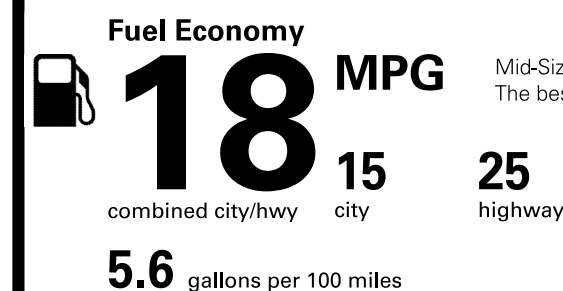

Based on the risk of rollover in a single-vehicle crash.

Star ratings range from 1 to 5 stars (★★★★★) with 5 being the highest.

Source: National Highway Traffic Safety Administration (NHTSA).

www.safercar.gov or 1-888-327-4236

EPA DOT Fuel Economy and Environment

Gasoline Vehicle

Mid-Size Cars range from 13 to 58 MPG. The best vehicle rates 119 MPGe.

You spend \$4,750 more in fuel costs over 5 years compared to the average new vehicle.