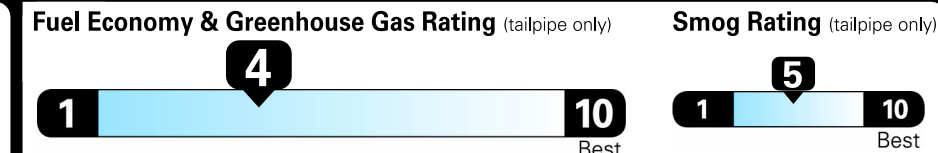

This vehicle emits 497 grams of CO₂ per mile. The best emits 0 grams per mile (tailpipe only). Producing and distributing fuel also create emissions; learn more at fuel economy.gov.

Actual results will vary for many reasons, including driving conditions and how you drive and maintain your vehicle. The average new vehicle gets 24 MPG and costs $11,000 to fuel over 5 years. Cost estimates are based on 15,000 miles per year at $3.80 per gallon. MPGe is miles per gasoline gallon equivalent. Vehicle emissions are a significant cause of climate change and smog.

fuel economy.gov

Calculate personalized estimates and compare vehicles

Smartphone QR Code™

PARTS CONTENT INFORMATION

FOR VEHICLES IN THIS CARLINE:	FOR THIS VEHICLE:
U.S./CANADIAN PARTS CONTENT: 1%	FINAL ASSEMBLY POINT: NECKARSULM, GERMANY
MAJOR SOURCES OF FOREIGN PARTS CONTENT: GERMANY: 61%	COUNTRY OF ORIGIN: ENGINE: HUNGARY
HUNGARY: 22%	TRANSMISSION: GERMANY

NOTE: PARTS CONTENT DOES NOT INCLUDE FINAL ASSEMBLY, DISTRIBUTION OR OTHER NON-PARTS COSTS.

Disclaimer: The Monroney describes the vehicle features when the vehicle was first sold/leased to the customer and that as of the present day the actual features on the vehicle might differ from the ones listed on the Monroney label. The Monroney label is for view only purposes and must not be used to paste on the vehicle as a Monroney sticker for resale.