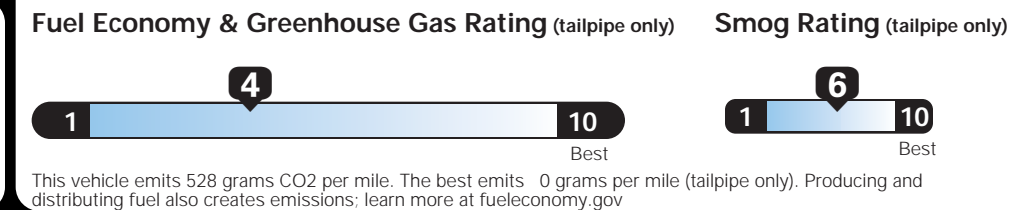

DESTINATION CHARGE $1,195

TOTAL PRICE: * $55,500

WARRANTY COVERAGE
5-year or 100,000-mile Powertrain Limited Warranty.
3-year or 36,000-mile Basic Limited Warranty.
5-year or 100,000-mile Roadside Assistance; certain restrictions apply.
Ask Dealer for a copy of the limited warranties or see your owner's manual for details.

5 YEAR / 100,000 MILE
POWERTRAIN WARRANTY

Assembly Point/Port of Entry: WARREN, MICHIGAN, U.S.A.

VIN: 1C6-RR7PT9FS-657017 L4-VON: 9336 S.L. 0316

THIS LABEL IS ADDED TO THIS VEHICLE TO COMPLY WITH FEDERAL LAW. THE LABEL CANNOT BE REMOVED OR ALTERED PRIOR TO DELIVERY TO THE ULTIMATE PURCHASER.
* STATE AND/OR LOCAL TAXES IF ANY, LICENSE AND TITLE FEES AND DEALER SUPPLIED AND INSTALLED OPTIONS AND ACCESSORIES ARE NOT INCLUDED IN THIS PRICE. DISCOUNT, IF ANY, IS BASED ON PRICE OF OPTIONS IF PURCHASED SEPARATELY.

EPA DOT Fuel Economy and Environment

Gasoline Vehicle

Fuel Economy
17 MPG combined city/hwy
15 city 21 highway
5.9 gallons per 100 miles
Standard pickups range from 15 to 24 MPG. The best vehicle rates 119 MPGe.

You spend $5,000 more in fuel costs over 5 years compared to the average new vehicle.

Annual fuel COST $3,200

Actual results will vary for many reasons, including driving conditions and how you drive and maintain your vehicle. The average new vehicle gets 24 MPG and cost $11,000 to fuel over 5 years. Cost estimates are based on 15,000 miles per year at $3.65 per gallon. MPGe is miles per gasoline gallon equivalent. Vehicle emissions are a significant cause of climate change and smog.

fuel economy.gov
Calculate personalized estimates and compare vehicles

GOVERNMENT 5-STAR SAFETY RATINGS

Overall Vehicle Score ★★★★★
Based on the combined ratings of frontal, side, and rollover. Should ONLY be compared to other vehicles of similar size and weight.

Frontal Crash Driver Passenger ★★★★★

Based on the risk of injury in a frontal impact. Should ONLY be compared to other vehicles of similar size and weight.

Side Crash Front seat Rear seat ★★★★★

Based on the risk of injury in a side impact.

Rollover ★★★

Based on the risk of rollover in a single-vehicle crash.

Star ratings range from 1 to 5 stars (★★★★★) with 5 being the highest.
Source: National Highway Traffic Safety Administration (NHTSA)
www.safercar.gov or 1-888-327-4236

The safety ratings above are based on Federal Government tests of particular vehicles equipped with certain features and options. The performance of this vehicle may differ.

PARTS CONTENT INFORMATION

FOR VEHICLES IN THIS CARLINE:
U.S./CANADIAN PARTS CONTENT: 61 %
MAJOR SOURCES OF FOREIGN PARTS

CONTENT:
MEXICO: 23 %
NOTE: PARTS CONTENT DOES NOT INCLUDE FINAL ASSEMBLY, DISTRIBUTION, OR OTHER NON-PARTS COSTS.

FOR THIS VEHICLE:
FINAL ASSEMBLY POINT:
WARREN, MICHIGAN, U.S.A.

COUNTRY OF ORIGIN:
ENGINE: MEXICO
TRANSMISSION: UNITED STATES

Snow Plow Prep Disclaimer
This vehicle not factory equipped for Snow Plow installation - See dealer for details.