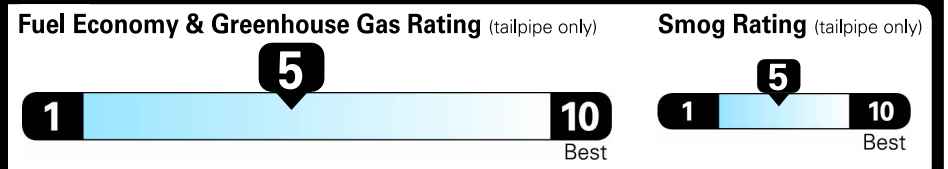

This vehicle emits 394 grams of CO₂ per mile. The best emits 0 grams per mile (tailpipe only). Producing and distributing fuel also create emissions; learn more at fueleconomy.gov.

Actual results will vary for many reasons, including driving conditions and how you drive and maintain your vehicle. The average new vehicle gets 25 MPG and costs $9,000 to fuel over 5 years. Cost estimates are based on 15,000 miles per year at $3.30 per gallon. MPGe is miles per gasoline gallon equivalent. Vehicle emissions are a significant cause of climate change and smog.

fueleconomy.gov

Calculate personalized estimates and compare vehicles

SOLD TO: 408269
JOE HEIDT MOTORS, CORP.
515 STATE RT 17
RAMSEY, NJ 07446

SHIP TO: 408269
JOE HEIDT MOTORS, CORP.
515 STATE RT 17
RAMSEY, NJ 07446

VIN: WVGBV7AX8GW519072
Port of Entry: JACKSONVILLE

GOVERNMENT 5-STAR SAFETY RATINGS

Overall Vehicle Score ★★★★★
Based on the combined ratings of frontal, side and rollover. Should ONLY be compared to other vehicles of similar size and weight.

Frontal Crash Driver Passenger ★★★★★
Based on the risk of injury in a frontal impact. Should ONLY be compared to other vehicles of similar size and weight.

Side Crash Front Seat Rear Seat ★★★★★
Based on the risk of injury in a side impact.

Rollover ★★★★★
Based on the risk of rollover in a single-vehicle crash.

Star ratings range from 1 to 5 stars (★★★★★) with 5 being the highest.
Source: National Highway Traffic Safety Administration (NHTSA).
www.safercar.gov or 1-888-327-4236

Who better to get you into a Volkswagen than us? **Volkswagen Credit** Das Auto.