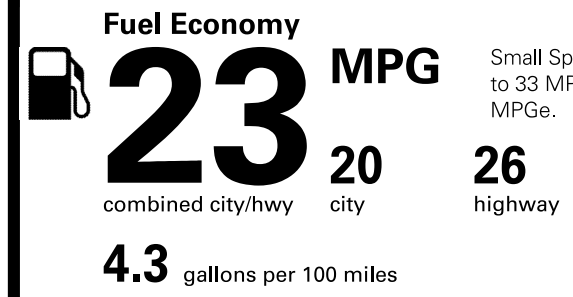

Destination Charge **\$865.00**

Total Price: \$34,770.00

Fuel, license, title fees, taxes and dealer-installed accessories are not included.

PARTS CONTENT INFORMATION

| | |
|--------------------------------------|--------------------------|
| FOR VEHICLES IN THIS CARLINE: | FOR THIS VEHICLE: |
| U.S./CANADIAN | FINAL ASSEMBLY POINT: |
| PARTS CONTENT: 1% | WOLFSBURG, GERMANY |
| MAJOR SOURCES OF FOREIGN | COUNTRY OF ORIGIN: |
| PARTS CONTENT: | ENGINE: HUNGARY |
| GERMANY: 43% | TRANSMISSION: JAPAN |
| HUNGARY: 16% | |

NOTE: PARTS CONTENT DOES NOT INCLUDE FINAL ASSEMBLY, DISTRIBUTION OR OTHER NON-PARTS COSTS.

EPA DOT Fuel Economy and Environment

Gasoline Vehicle

Small Sport Utility Vehicles range from 17 to 33 MPG. The best vehicle rates 119 MPGe.