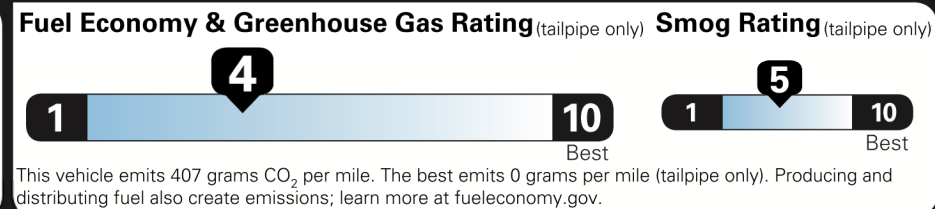

Actual results will vary for many reasons, including driving conditions and how you drive and maintain your vehicle. The average new vehicle gets 27 MPG and costs $7,500 to fuel over 5 years. Cost estimates are based on 15,000 miles per year at $3.25 per gallon. MPGe is miles per gasoline gallon equivalent. Vehicle emissions are a significant cause of climate change and smog.

fueleconomy.gov

Calculate personalized estimates and compare vehicles

GOVERNMENT 5-STAR SAFETY RATINGS

This vehicle has not been rated by the government for overall vehicle score, frontal crash, side crash or rollover risk.

Star ratings range from 1 to 5 stars (★★★★★) with 5 being the highest.

Source: National Highway Traffic Safety Administration (NHTSA)

www.safercar.gov or 1-888-327-4236

SUB-TOTAL $51,525.00
DELIVERY, PROCESSING AND HANDLING FEE 1,025.00
TOTAL **$52,550.00**

APPLICABLE FEDERAL TAXES NOT INCLUDED

Manufacturer's suggested retail price includes manufacturer's recommended pre-delivery service.

License and title fees, state, local and applicable federal taxes, and dealer installed options and accessories are not included in the manufacturer's suggested retail price.

LEXUS NEW VEHICLE LIMITED WARRANTY
* 4YR / 50000 mile basic coverage
* 6YR / 70000 mile powertrain coverage
* 6YR / Unlimited mile corrosion perforation warranty

See your Warranty and Services Guide for details.

LEXUS IS PLEASED TO OFFER THE FOLLOWING OWNER SUPPORT PACKAGE WITH EACH NEW LEXUS
* 24 hour, 365 day/yr. roadside assistance plan
* Complimentary 1st and 2nd scheduled maintenance services
* Lodging for emergency breakdown 100 miles from home

An extended service contract may be available for this vehicle. Ask dealer for details

LML2E1N0S0F0W0

289E31 097 DL33 8700 L561