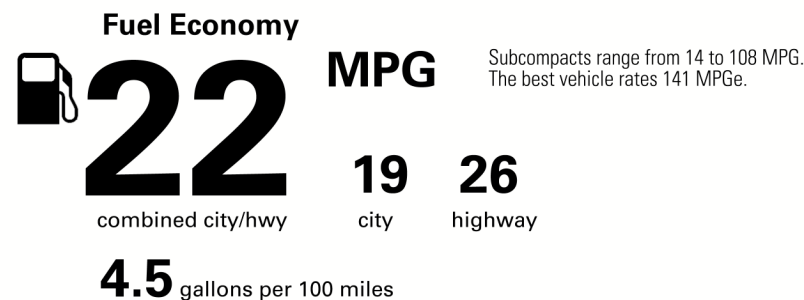

MANUFACTURER'S SUGGESTED RETAIL PRICE

- ** 19-in Split-10-Spoke Alloy Wheels 660.00
- ** Navigation Package: Navigation System with 10.3-in Color Multimedia Display, Lexus Enform Dynamic Navigation (Complimentary For The First 3 Years of Ownership), Dynamic Voice Command (Complimentary for the 1st 10-Years of Ownership), Lexus Enform Destination Assist (Complimentary For The First 3 Years of Ownership) 1,645.00
- ** Intuitive Parking Assist 500.00
- ** Premium Paint 425.00
- ** Premium Package: Lexus Memory System For Drivers Seat, Outside Mirrors and Steering Column, Electrochromic Heated Outside Mirrors with Auto Tilt-Down In Reverse, Power Tilt and Telescopic Steering Column, Rain Sensing Wipers, Heated and Ventilated Seats 1,350.00
- ** Power Moonroof 1,100.00
- ** Heated Steering Wheel 150.00
- ** All-Weather Floor Liners 170.00
- ** Rear Spoiler 410.00
- ** Cargo Net/Trunk Mat/Wheel Locks & Key Glove 305.00

\$44,810.00

Not Original Copy

Created on 2020-10-16 04:52:20 UTC

EPA DOT Fuel Economy and Environment

Gasoline Vehicle

You spend \$3,500 more in fuel costs over 5 years compared to the average new vehicle.