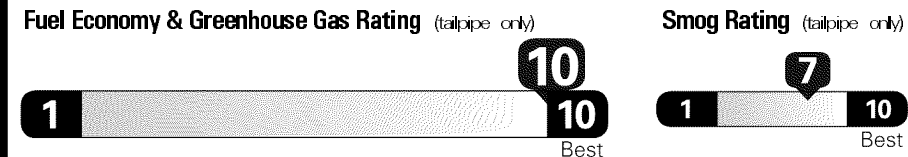

You save $3,750
in fuel costs over 5 years compared to the average new vehicle.

Annual fuel cost $600