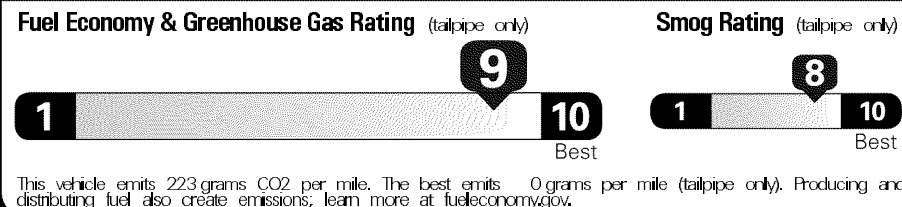

MANUFACTURER'S SUGGESTED RETAIL PRICE **$42,600.00**

OPTIONAL EQUIPMENT

FE 50 State Emissions
2T. All Weather Floor Liners/Cargo Tray 249.00

Original - Copy

EPA DOT Fuel Economy and Environment

Gasoline Vehicle

Fuel Economy

40 MPG Midsize Cars range from 13 to 136 MPG. The best vehicle rates 119 MPGe.

40 39
combined city/hwy city highway

2.5 gallons per 100 miles

You save $2,500
in fuel costs over 5 years compared to the average new vehicle.

Annual fuel cost $900

Actual results will vary for many reasons, including driving conditions and how you drive and maintain your vehicle. The average new vehicle gets 26 MPG and costs $7,000 to fuel over 5 years. Cost estimates are based on 15,000 miles per year at $2.45 per gallon. MPGe is miles per gasoline gallon equivalent. Vehicle emissions are a significant cause of climate change and smog.

fuelconomy.gov
Calculate personalized estimates and compare vehicles

DELIVERY, PROCESSING AND HANDLING FEE 885.00

TOTAL $43,734.00

The New Vehicle Limited Warranty provides 8-year/100,000 mile coverage for traction battery/specific hybrid components, 3-year/36,000 mile basic coverage, 5-year/60,000 mile powertrain coverage, plus 5-year/unlimited mile corrosion perforation coverage. Some components may have longer coverage under California emissions warranty (applicable in CA, CT, DE, ME, MD, MA, NJ, NY, OR, PA, RI, VT, WA). See Warranty and Maintenance Guide for details. An extended service contract may be available for the vehicle. Ask dealer for details. Manufacturer's suggested retail price includes manufacturer's recommended pre-delivery service. Gasoline, license and title fees, applicable federal, state and local taxes and dealer and distributor installed options and accessories are not included in the manufacturer's suggested retail price. ToyotaCare, which covers normal factory scheduled maintenance for two years or 25,000 miles, whichever occurs first, is included as part of the sales price of the vehicle for qualifying buyers. See participating dealer for eligibility and coverage details.

Delivered by Truck to: 45091
SHEEHY TOYOTA OF STAFFORD
95 GARRISONVILLE RD
STAFFORD VA22554