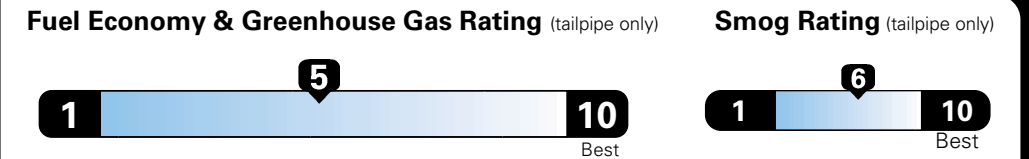

This vehicle emits 350 grams CO2 per mile. The best emits 0 grams per mile (tailpipe only). Producing and distributing fuel also creates emissions; learn more at fuel economy.gov.

Actual results will vary for many reasons, including driving conditions and how you drive and maintain your vehicle. The average new vehicle gets 27 MPG and cost $7,500 to fuel over 5 years. Cost estimates are based on 15,000 miles per year at $2.70 per gallon. MPGe is miles per gasoline gallon equivalent. Vehicle emissions are a significant cause of climate change and smog.

fuel economy.gov

Calculate personalized estimates and compare vehicles

GOVERNMENT 5-STAR SAFETY RATINGS

Overall Vehicle Score ★★★★★

Based on the combined ratings of frontal, side, and rollover. Should ONLY be compared to other vehicles of similar size and weight.

Frontal Crash Driver Passenger ★★★★★

Based on the risk of injury in a frontal impact. Should ONLY be compared to other vehicles of similar size and weight.

Side Crash Front seat Rear seat ★★★★★

Based on the risk of injury in a side impact.

Rollover ★★★

Based on the risk of rollover in a single-vehicle crash.

Star ratings range from 1 to 5 stars (★★★★★) with 5 being the highest. Source: National Highway Traffic Safety Administration (NHTSA) www.safercar.gov or 1-888-327-4236

The safety ratings above are based on Federal Government tests of particular vehicles equipped with certain features and options. The performance of this vehicle may differ.

PARTS CONTENT INFORMATION

FOR VEHICLES IN THIS CARLINE:
U.S./CANADIAN PARTS CONTENT: 20%
MAJOR SOURCES OF FOREIGN PARTS CONTENT:

MEXICO : 69%
NOTE: PARTS CONTENT DOES NOT INCLUDE FINAL ASSEMBLY, DISTRIBUTION, OR OTHER NON-PARTS COSTS.

FOR THIS VEHICLE:
FINAL ASSEMBLY POINT:
TOLUCA, MEXICO
COUNTRY OF ORIGIN:
ENGINE: UNITED STATES
TRANSMISSION: JAPAN

VEHICLE PROTECTION
A PRODUCT OF FCA US LLC

Ask for Mopar Vehicle Protection for your vehicle. We Built It. We Back It.