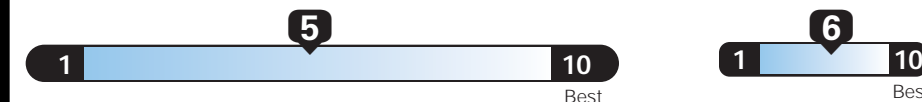

This vehicle emits 416 grams CO2 per mile. The best emits 0 grams per mile (tailpipe only). Producing and distributing fuel also creates emissions; learn more at fueleconomy.gov

Actual results will vary for many reasons, including driving conditions and how you drive and maintain your vehicle. The average new vehicle gets 26 MPG and cost $7,000 to fuel over 5 years. Cost estimates are based on 15,000 miles per year at $2.45 per gallon. MPGe is miles per gasoline gallon equivalent. Vehicle emissions are a significant cause of climate change and smog.

fueleconomy.gov

Calculate personalized estimates and compare vehicles

GOVERNMENT 5-STAR SAFETY RATINGS

This vehicle has not been rated by the government for frontal crash, side crash or rollover risk.

Source: National Highway Traffic Safety Administration (NHTSA) www.safercar.gov or 1-888-327-4236

PARTS CONTENT INFORMATION

FOR VEHICLES IN THIS CARLINE: U.S./CANADIAN PARTS CONTENT: 72%
NOTE: PARTS CONTENT DOES NOT INCLUDE FINAL ASSEMBLY, DISTRIBUTION, OR OTHER NON-PARTS COSTS.

FOR THIS VEHICLE: FINAL ASSEMBLY POINT: WINDSOR, ONTARIO, CANADA
COUNTRY OF ORIGIN: ENGINE: MEXICO TRANSMISSION: UNITED STATES