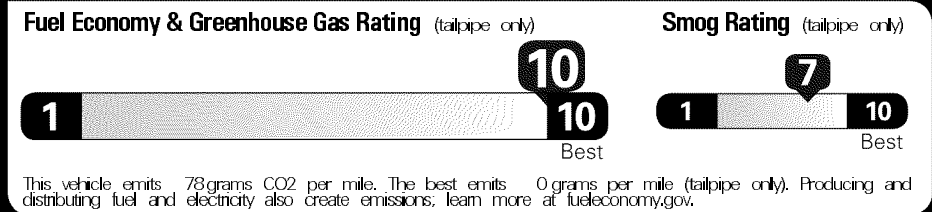

1. **EXTERIOR**
2. Quad-LED Headlights w/Auto-Off
   - Heated Power Outside Mirrors

1. **INTERIOR**
2. Smart-Flow Climate Control System
   - Entune Premium Audio, Integrated Navigation,& App Suite,7" Touch Screen, Backup Camera, 6 Speakers, HandsFree Bluetooth Phone/Music, SiriusXM w/3-Month All Access Trial
   - 4.2" Color Dual Multi-Info Display
   - Fabric-Trimmed Heated Fr Seats, 60/40 Split Rear Seats w/Center Console
   - Push Button Start
   - Lightweight Cargo Area Tonneau Cover
   - Tire Repair Kit

Full Tank of Gas

MANUFACTURER'S SUGGESTED RETAIL PRICE $27,350.00

OPTIONAL EQUIPMENT

FE	50 State Emissions	
8A.	Shifter Panel Applique	55.00
CF.	Carpet Floor Mats/Cargo Mat	264.00
EF.	Rear Bumper Applique	79.00

Original - Copy

Created on 2019-05-21 06:24:58 (UTC)

EPA DOT Fuel Economy and Environment

Plug-In Hybrid Vehicle Electricity-Gasoline

Fuel Economy Midsize Cars range from 12 to 136MPGe. The best vehicle rates 136MPGe.

Electricity + Gasoline
Charge Time: 2.0 hours (240v)

Gasoline Only

You save $4,000 in fuel costs over 5 years compared to the average new vehicle.

Annual fuel cost $600

Actual results will vary for many reasons, including driving conditions and how you drive and maintain your vehicle. The average new vehicle gets 27 MPG and costs $7,000 to fuel over 5 years. Cost estimates are based on 15,000 miles per year at $2.55 per gallon and $0.13 per kW-hr. MPGe is miles per gasoline gallon equivalent. Vehicle emissions are a significant cause of climate change and smog.

fueleconomy.gov
Calculate personalized estimates and compare vehicles

DELIVERY, PROCESSING AND HANDLING FEE 930.00

TOTAL $28,678.00

The New Vehicle Limited Warranty provides 8-year/100,000 mile coverage for traction battery/specific hybrid components, 3-year/36,000 mile basic coverage, 5-year/60,000 mile powertrain coverage, plus 5-year/unlimited mile corrosion perforation coverage. Some components may have longer coverage under California emissions warranty (applicable in CA, CT, ME, MD, MA, NJ, NY, OR, PA, RI, VT, WA, and the District of Columbia). See Warranty and Maintenance Guide for details. An extended service contract may be available for the vehicle. Ask dealer for details. Manufacturer's suggested retail includes manufacturer's recommended pre-delivery service. Gasoline, license and title fees, applicable federal, state and local taxes and dealer and distributor installed options and accessories are not included in the manufacturer's suggested retail price. ToyotaCare, which covers normal factory scheduled maintenance for two years or 25,000 miles, whichever occurs first, is included as part of the sales price of the vehicle for qualifying buyers. See participating dealer for eligibility and coverage details.

Delivered by Truck to: 04075
KEYES TOYOTA
5855 VAN NUYS BLVD
VAN NUYS CA91401