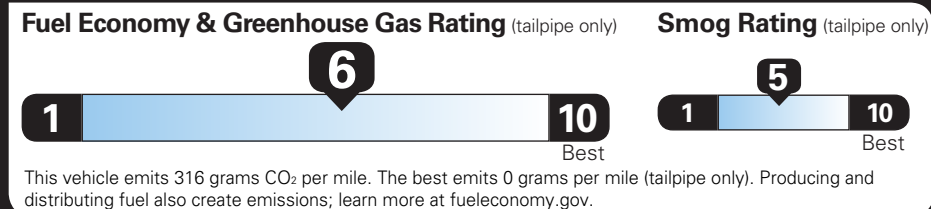

TOTAL OPTIONS	\$0.00
TOTAL VEHICLE & OPTIONS	\$23,200.00
DESTINATION CHARGE	995.00

TOTAL VEHICLE PRICE* \$24,195.00

EPA DOT Fuel Economy and Environment

Gasoline Vehicle

Fuel Economy
28 MPG
 combined city/hwy
26 city
31 highway
3.6 gallons per 100 miles

Small SUVs range from 18 to 120 MPG. The best vehicle rates 136 MPGe.

You save \$250
 in fuel costs over 5 years compared to the average new vehicle.

Annual fuel cost \$1,450

Actual results will vary for many reasons, including driving conditions and how you drive and maintain your vehicle. The average new vehicle gets 27 MPG and costs \$7,500 to fuel over 5 years. Cost estimates are based on 15,000 miles per year at \$2.70 per gallon. MPGe is miles per gasoline gallon equivalent. Vehicle emissions are a significant cause of climate change and smog.