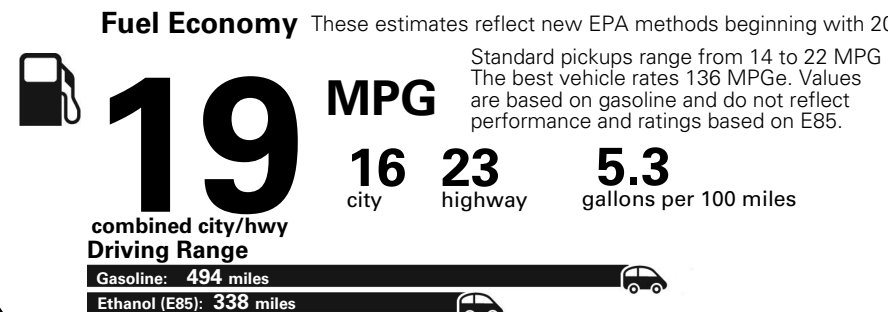

MANUFACTURER'S SUGGESTED RETAIL PRICE OF THIS MODEL INCLUDING DEALER PREPARATION

Base Price: \$34,795

RAM 1500 TRADESMAN QUAD CAB 4X4

Exterior Color: Bright Silver Metallic Clear Coat Exterior Paint

Interior Color: Black/Diesel Gray Interior Colors

Fuel Economy and Environment

Flexible Fuel Vehicle
Gasoline-Ethanol (E85)

You spend
\$3,000
in fuel costs
over 5 years
compared to the average new vehicle.

Annual fuel cost
\$2,000

Fuel Economy & Greenhouse Gas Rating (tailpipe only)