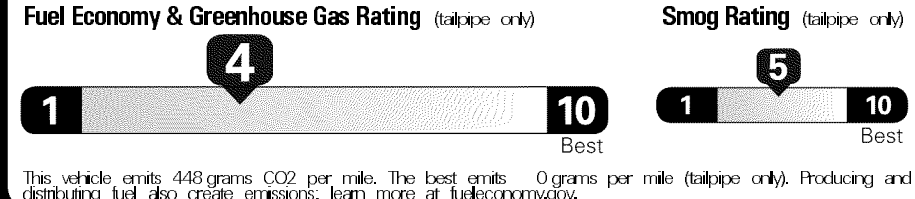

MANUFACTURER'S SUGGESTED RETAIL PRICE **$36,465.00**

OPTIONAL EQUIPMENT

FE 50 State Emissions
2T All-Weather Flr Liner/Door Sill Protector 248.00

Original - Copy
Created on 2018-11-27 08:18:40 (UTC)

EPA DOT Fuel Economy and Environment

Gasoline Vehicle

Fuel Economy

20 MPG Small Pickups range from 17 to 25 MPG. The best vehicle rates 136 MPGe.

18 22
combined city/hwy city highway

5.0 gallons per 100 miles

You spend $2,500

more in fuel costs over 5 years compared to the average new vehicle.

Annual fuel cost $1,900

Actual results will vary for many reasons, including driving conditions and how you drive and maintain your vehicle. The average new vehicle gets 27 MPG and costs $7,000 to fuel over 5 years. Cost estimates are based on 15,000 miles per year at $2.55 per gallon. MPGe is miles per gasoline gallon equivalent. Vehicle emissions are a significant cause of climate change and smog.

fuelconomy.gov
Calculate personalized estimates and compare vehicles

DELIVERY, PROCESSING AND HANDLING FEE 1,045.00

TOTAL $37,758.00

The New Vehicle Limited Warranty provides 3-year/36,000 mile basic coverage, 5-year/60,000 mile powertrain coverage, plus 5-year/unlimited mile corrosion perforation coverage. See Warranty and Maintenance Guide for details. An extended service contract may be available for the vehicle. Ask dealer for details. Manufacturer's suggested retail price includes manufacturer's recommended pre-delivery service. Gasoline, license and title fees, applicable federal, state and local taxes and dealer and distributor installed options and accessories are not included in the manufacturer's suggested retail price.

ToyotaCare, which covers normal factory scheduled maintenance for two years or 25,000 miles, whichever occurs first, is included as part of the sales price of the vehicle for qualifying buyers. See participating dealer for eligibility and coverage details.

Delivered by Truck to: 34085
KINGS TOYOTA, INC.
4700 FIELDS ETEL ROAD
CINCINNATI OH45249