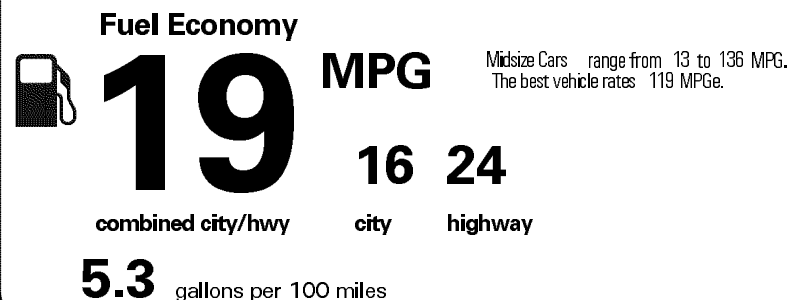

MANUFACTURER'S SUGGESTED RETAIL PRICE

- ** Blind Spot Monitor w/Rear Cross Traffic Alert 500.00
- ** All Weather Pkg: Windshield-wiper Deicer/Headlamp Washer/Enhanced Int. Heater/High Capacity Battery 100.00
- ** Comfort Package: Climate-comfort Front Seats, Pwr Rr Sunshade, One-touch Pwr Trunk Open/Close 1,750.00
- ** 19" Split-seven-spoke Alloy Wheels & Summer Tires 1,100.00
- ** Heated Wood Steering Wheel 150.00
- ** Cargo Net/Trunk Mat/Whl Lock/Key Glv/Rear Bump App 339.00

\$72,520.00

Not Original - Copy
 2017-09-01 08:21:01 (UTC)

EPA DOT Fuel Economy and Environment

Gasoline Vehicle

You spend \$ 4,000
 more in fuel costs over 5 years compared to the average new vehicle.

Annual fuel cost \$ 2,200