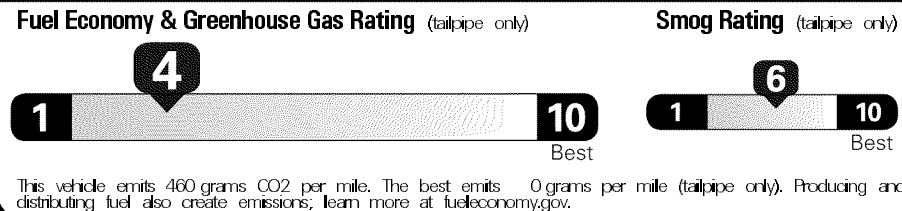

\$72,520.00

Not Original - Copy
 2017-09-01 08:21:01 (UTC)

EPA DOT Fuel Economy and Environment

Gasoline Vehicle

You spend \$ 4,000
 more in fuel costs over 5 years compared to the average new vehicle.

Annual fuel cost \$ 2,200