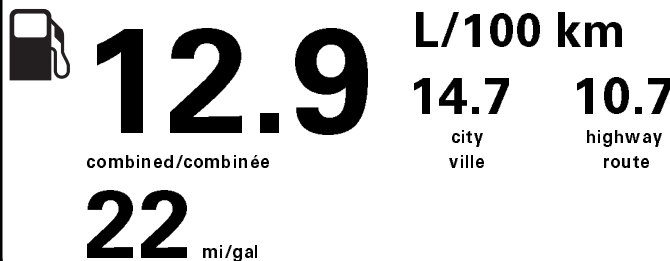

OPTIONAL EQUIPMENT/OTHER

- 2016 MODEL YEAR
- FEDERAL EXCISE TAX
- .SELECTSHIFT TRANSMISSION
- 3.5L V6 ECOBOOST ENGINE
- 3.55 ELECTRONIC LOCK RR AXLE
- 7000# GVWR PACKAGE
- TWIN PANEL MOONROOF
- MAX TRAILER TOW PACKAGE
- .INTEGRATED TRAILER BRAKE CNTR
- FX4 OFF ROAD PACKAGE
- .SKID PLATES
- LARIAT SPECIAL EDITION PACKAGE
- .P275/55R-20 BSW ALL-TERRAIN
- .20" TARNISHED DARK PAINTED WH
- TAILGATE STEP
- 136 LITRE/ 36 GALLON FUEL TANK
- TECHNOLOGY PACKAGE
- LARIAT SPORT PACKAGE
- WHEEL WELL LINER

(MSRP)*

4,600.00

100.00

1,400.00

NO CHARGE

1,750.00

950.00

750.00

2,400.00

400.00

1,250.00

NO CHARGE

180.00

PRICE INFORMATION

BASE PRICE	$55,999.00
TOTAL OPTIONS/OTHER	13,780.00
TOTAL VEHICLE & OPTIONS/OTHER	69,779.00
DESTINATION & DELIVERY	1,700.00

"THIS VEH. NOT INTENDED FOR SALE OR REGISTRATION IN US" RETAIL PRICES EXCLUDE GST/HST

TOTAL MSRP $71,479.00

* MANUFACTURER'S SUGGESTED RETAIL PRICE = MSRP

* NOTE: THIS PRICE HAS BEEN DEVELOPED AS A GUIDE. DEALERS MAY SELL FOR LESS AND ARE NOT UNDER ANY OBLIGATION TO ACCEPT THIS SUGGESTED RETAIL PRICE.

RAMP ONE/
TERMINAL UN

RA67

RAMP TWO/
TERMINAL DEUX

FINAL ASSEMBLY PLANT/
USINE DE MONTAGE

DEARBORN

METHOD OF TRANSP./
MODE DE TRANSPORT

RAIL

ITEM #: B6-K862 O/T 5

GF081 N REC2X 625 000759 06 08 16

Gasoline Vehicle
Véhicule à essence

Fuel Consumption / Consommation de carburant

Annual fuel COST
for an annual distance of 20,000 km, and an average fuel price of $1.09 per litre

$ 2 812

Coût annuel en carburant

pour une distance annuelle de 20 000 km, et un prix moyen du carburant de 1,09 $ par litre

Standard pickup trucks range from /
Les camionnettes ordinaires font entre
10.1 - 16.6 L_e /100 km

L_e is gasoline litre equivalent
L_e signifie litre équivalent d'essence

Carbon Dioxide Rating / Indice de dioxyde de carbone

Tailpipe emissions only / Émissions du tuyau d'échappement seulement

Smog Rating / Indice de Smog

Estimates are based on Government of Canada approved criteria and testing methods. Vehicle's actual fuel consumption will vary.

Estimations établies selon des méthodes d'essai et des critères approuvés par le gouvernement du Canada. La consommation de carburant réelle du véhicule variera.

For more information visit

vehicles.nrcan.gc.ca

Pour plus d'information visitez

vehicules.nrcan.gc.ca

U.S. GOVERNMENT SAFETY RATINGS
COTES DE SÉCURITÉ DU GOUVERNEMENT AMÉRICAIN

Overall Vehicle Score /
Cote globale du véhicule ★ ★ ★ ★ ★

Frontal Crash / Collision frontale
Driver / Conducteur ★ ★ ★ ★ ★
Passenger / Passager ★ ★ ★ ★ ★

Side Crash / Collision latérale
Front seat / Siège avant ★ ★ ★ ★ ★
Rear seat / Siège arrière ★ ★ ★ ★ ★

Rollover / Capotage ★ ★ ★ ★

Star ratings range from 1 to 5 stars (★★★★★), with 5 being the highest.
Les cotes varient de 1 à 5 étoiles (★★★★★), 5 étant la cote la plus élevée.

Source: U.S. National Highway Traffic Safety Administration
For more information / Pour de plus amples renseignements
www.safercar.gov

1FTEW1EG7GFC48849

Scan code not operational at this time

FOR PLANT USE ONLY

Insist on Ford Protect! The only extended service plan fully backed by Ford and honored at every Ford dealership in the US and Canada. See your Ford dealer for additional details, or visit www.ford.ca for more information.

Personalize your vehicle with Ford Custom Accessories. Genuine Ford Accessories are engineered for your vehicle and can be included under the Ford New Vehicle Limited Warranty. Certain conditions, limitations and exclusions apply. See your Dealer for details.