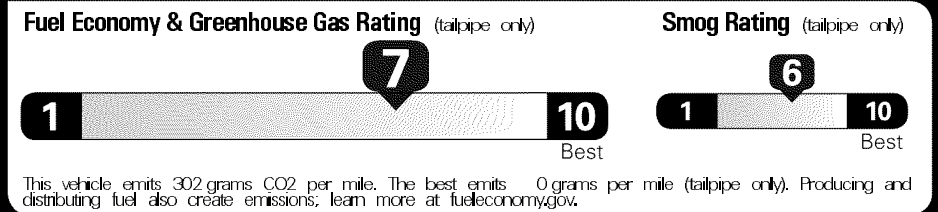

EXTERIOR
- 17-in. Steel Wheels with Covers
- LED Headlights/Daytime Running Lights
- Power Outside Mirrors
- Low Profile Roof Rails
- Privacy Glass

INTERIOR
- Entune 3.0 Audio
- 7.0" Touch Screen, 6 Speakers, HandsFree Bluetooth Phone/Music, USB Media Port, Two 12V Power Outlets, Siri Eyes Free, Apple CarPlay Compatible
- 4.2" Color Multi-Information Display
- Remote Keyless Entry
- Fabric Seats
- Electronic Parking Brake
Full Tank of Gas

MANUFACTURER'S SUGGESTED RETAIL PRICE $25,500.00

OPTIONAL EQUIPMENT

FE	50 State Emissions	
BD	Blind Spot Monitor (BSM) with Rear Cross-Traffic Alert (RCTA) - Includes Color-Keyed Heated Power Outside Mirrors with Turn Signal and Blind Spot Warning Indicators	590.00
TC	Rear Cargo Area Cover	90.00
2T.	All Weather Floor Liners and Cargo Tray	269.00

GOVERNMENT 5-STAR SAFETY RATINGS

This vehicle has not been rated by the government for overall vehicle score, frontal crash, side crash or rollover risk.

Star ratings range from 1 to 5 stars (★★★★★) with 5 being the highest.
Source: National Highway Traffic Safety Administration (NHTSA)
www.safercar.gov or 1-888-327-4236

EPA DOT Fuel Economy and Environment

Gasoline Vehicle

Fuel Economy
30 MPG
Small SUVs range from 18 to 37 MPG. The best vehicle rates 136 MPGe.
26 city **35** highway
combined city/hwy
3.3 gallons per 100 miles

You save $500
in fuel costs over 5 years compared to the average new vehicle.

Annual fuel Cost
$ 1,300

Actual results will vary for many reasons, including driving conditions and how you drive and maintain your vehicle. The average new vehicle gets 27 MPG and costs $7,000 to fuel over 5 years. Cost estimates are based on 15,000 miles per year at $2.55 per gallon. MPGe is miles per gasoline gallon equivalent. Vehicle emissions are a significant cause of climate change and smog.

fueleconomy.gov
Calculate personalized estimates and compare vehicles

DELIVERY, PROCESSING AND HANDLING FEE 1,045.00

TOTAL $27,494.00

The New Vehicle Limited Warranty provides 3-year/36,000 mile basic coverage, 5-year/60,000 mile powertrain coverage, plus 5-year/unlimited mile corrosion perforation coverage. See Warranty and Maintenance Guide for details. An extended service contract may be available for the vehicle. Ask dealer for details. Manufacturer's suggested retail price includes manufacturer's recommended pre-delivery service. Gasoline, license and title fees, applicable federal, state and local taxes and dealer and distributor installed options and accessories are not included in the manufacturer's suggested retail price. ToyotaCare, which covers normal factory scheduled maintenance for two years or 25,000 miles, whichever occurs first, is included as part of the sales price of the vehicle for qualifying buyers. See participating dealer for eligibility and coverage details.

Delivered by Truck to: 04356
TOYOTA PLACE
9670 TRASK AVENUE
GARDEN GROVE CA92844