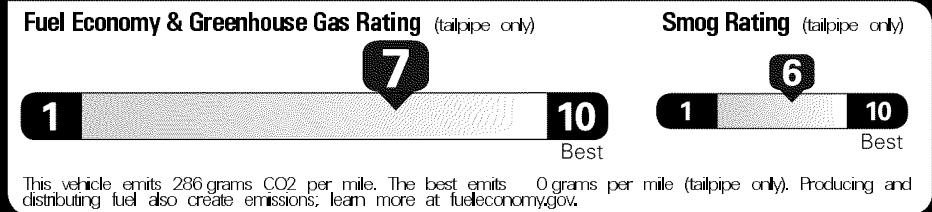

MANUFACTURER'S SUGGESTED RETAIL PRICE **$20,445.00**

OPTIONAL EQUIPMENT

1. FE 50 State Emissions
   SO SE Premium Package: 1,535.00
   Entune Audio Plus With Connected Navigation App - Includes Entune Multimedia Bundle (7-in High Resolution Touch-Screen Display, AM/FM CD Player, 6 Speakers, Auxiliary Audio Jack, USB 2.0 Port With Ipad Connectivity And Control, Advanced Voice Recognition, Hands-Free Phone Capability, Phone Book Access And Music Streaming Via Bluetooth Wireless Technology), Connected Navigation Scout GPS Link App, Siri Eyes Free, SiriusXM Satellite Radio With 3-Month Complimentary Trial, Gracenote Album Cover Art, HD Radio, and HD Traffic And Weather In Major Metro Areas. Smart Key System On Front Doors And Trunk With Push Button Start. Power Tilt/Slide Moonroof With Sliding Sunshade.
   CF. Carpet/Trunk Mat Set 224.00

Original - Copy
Created on 2017-03-11 09:40:54 (UTC)

EPA DOT Fuel Economy and Environment

Gasoline Vehicle

Fuel Economy
31 MPG
Midsize Cars range from 13 to 136 MPG. The best vehicle rates 119 MPGe.
28 35
combined city/hwy city highway
3.2 gallons per 100 miles

You save $1,000
in fuel costs over 5 years compared to the average new vehicle.

Annual fuel Cost
$ 1,200

Actual results will vary for many reasons, including driving conditions and how you drive and maintain your vehicle. The average new vehicle gets 26 MPG and costs $7,000 to fuel over 5 years. Cost estimates are based on 15,000 miles per year at $2.45 per gallon. MPGe is miles per gasoline gallon equivalent. Vehicle emissions are a significant cause of climate change and smog.

fueleconomy.gov
Calculate personalized estimates and compare vehicles

DELIVERY, PROCESSING AND HANDLING FEE 885.00

TOTAL $23,089.00

The New Vehicle Limited Warranty provides 3-year/36,000 mile basic coverage, 5-year/60,000 mile powertrain coverage, plus 5-year/unlimited mile corrosion perforation coverage. See Warranty and Maintenance Guide for details. An extended service contract may be available for the vehicle. Ask dealer for details. Manufacturer's suggested retail price includes manufacturer's recommended pre-delivery service. Gasoline, license and title fees, applicable federal, state and local taxes and dealer and distributor installed options and accessories are not included in the manufacturer's suggested retail price.

ToyotaCare, which covers normal factory scheduled maintenance for two years or 25,000 miles, whichever occurs first, is included as part of the sales price of the vehicle for qualifying buyers. See participating dealer for eligibility and coverage details.

Delivered by Truck to: 04763
TOYOTA OF DOWNTOWN L. A.
1600 SOUTH FIGUEROA ST.
LOS ANGELES CA90015