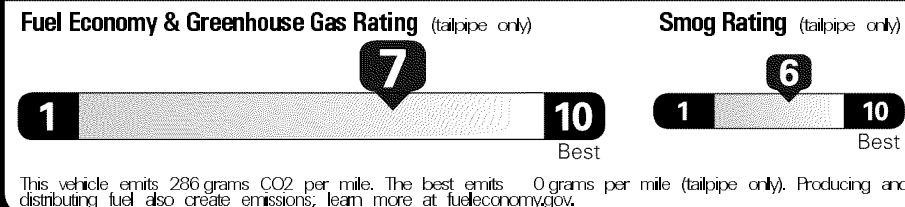

MANUFACTURER'S SUGGESTED RETAIL PRICE **$20,445.00**

OPTIONAL EQUIPMENT

FE	50 State Emissions	
SO	SE Premium Package:	1,535.00
	Entune Audio Plus With Connected Navigation App - Includes Entune Multimedia Bundle (7-in High Resolution Touch-Screen Display, AM/FM CD Player, 6 Speakers, Auxiliary Audio Jack, USB 2.0 Port With Ipod Connectivity And Control, Advanced Voice Recognition, Hands-Free Phone Capability, Phone Book Access And Music Streaming Via Bluetooth Wireless Technology), Connected Navigation Scout GPS Link App, Siri Eyes Free, SiriusXM Satellite Radio With 3-Month Complimentary Trial, Gracenote Album Cover Art, HD Radio, and HD Traffic And Weather In Major Metro Areas. Smart Key System On Front Doors And Trunk With Push Button Start. Power Tilt/Slide Moonroof With Sliding Sunshade.	
CF.	Carpet/Trunk Mat Set	224.00
MF.	Mudguards	129.00

Original - Copy
Created on 2017-02-15 23:34:06 (UTC)

EPA DOT Fuel Economy and Environment

Gasoline Vehicle

Fuel Economy
31 MPG Midsize Cars range from 13 to 136 MPG. The best vehicle rates 119 MPGe.
28 35
combined city/hwy city highway
3.2 gallons per 100 miles

You save $1,000
in fuel costs over 5 years compared to the average new vehicle.

Annual fuel Cost
$ 1,200

Actual results will vary for many reasons, including driving conditions and how you drive and maintain your vehicle. The average new vehicle gets 26 MPG and costs $7,000 to fuel over 5 years. Cost estimates are based on 15,000 miles per year at $2.45 per gallon. MPGe is miles per gasoline gallon equivalent. Vehicle emissions are a significant cause of climate change and smog.

fuelconomy.gov
Calculate personalized estimates and compare vehicles

DELIVERY, PROCESSING AND HANDLING FEE 865.00

TOTAL $23,198.00

The New Vehicle Limited Warranty provides 3-year/36,000 mile basic coverage, 5-year/60,000 mile powertrain coverage, plus 5-year/unlimited mile corrosion perforation coverage. See Warranty and Maintenance Guide for details. An extended service contract may be available for the vehicle. Ask dealer for details. Manufacturer's suggested retail price includes manufacturer's recommended pre-delivery service. Gasoline, license and title fees, applicable federal, state and local taxes and dealer and distributor installed options and accessories are not included in the manufacturer's suggested retail price.

ToyotaCare, which covers normal factory scheduled maintenance for two years or 25,000 miles, whichever occurs first, is included as part of the sales price of the vehicle for qualifying buyers. See participating dealer for eligibility and coverage details.

Delivered by Truck to: 04154
TOYOTA OF NORTH HOLLYWOOD
4606 LANKERSHIM BOULEVARD
NORTH HOLLYWOOD CA91602