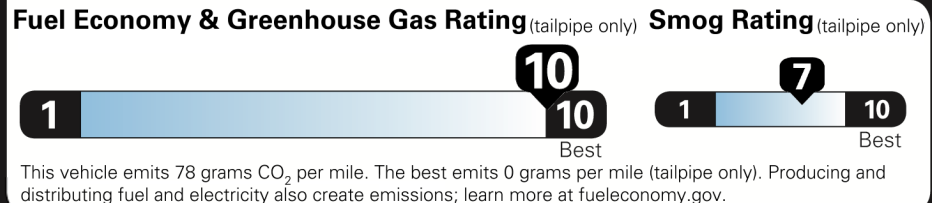

Actual results will vary for many reasons, including driving conditions and how you drive and maintain your vehicle. The average new vehicle gets 27 MPG and costs $6,500 to fuel over 5 years. Cost estimates are based on 15,000 miles per year at $2.35 per gallon and $0.13 per kW-hr. This is a dual fueled automobile. MPGe is miles per gasoline gallon equivalent. Vehicle emissions are a significant cause of climate change and smog.

fuelconomy.gov
Calculate personalized estimates and compare vehicles

DELIVERY, PROCESSING AND HANDLING FEE 1,025.00

TOTAL $30,007.00

Delivered by Truck to: 04308
WONDRIES TOYOTA
1439 W MAIN ST
ALHAMBRA CA91801

TML1E1N1S0F0W0