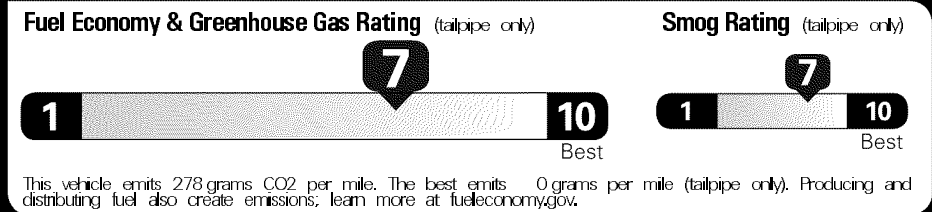

EXTERIOR
- 17" Alloy Wheels with P215/55R17 Tires
- Bi-LED Combination Headlights w/Auto On/Off Feature
- LED DRLs w/On/Off Feature
- Dark Gray Front Grille
- Color-Keyed Power Outside Mirrors

INTERIOR
- Entune 3.0 Audio w/App Suite
- 7" Touch Screen, 6 Speakers, HandsFree Bluetooth Phone/Music, USB Media Port, Siri Eyes Free, Apple CarPlay Compatible
- 8-Way Power Driver Seat w/Lumbar Support
- 60/40 split fold-down rear seat
- Steering Wheel w/Audio and Bluetooth Hands-Free Phone & Voice Command Cntrls
- Backup Camera w/Projected Path
- 4.2" TFT Multi-Information Display
- Remote Keyless Entry System
Full Tank of Gas

MANUFACTURER'S SUGGESTED RETAIL PRICE $24,350.00

OPTIONAL EQUIPMENT

FE	50 State Emissions	
CF.	Carpet /Trunk Mat Set	264.00
D5.	Door Edge Guard	129.00
EF.	Rear Bumper Applique	69.00
63.	All Weather Floor Mat Liners	169.00

Original - Copy

Created on 2018-11-13 06:49:37 (UTC)

EPA DOT Fuel Economy and Environment

Gasoline Vehicle

Fuel Economy
32 MPG
Midsize Cars range from 14 to 136 MPG. The best vehicle rates 136 MPGe.
28 39
combined city/hwy city highway
3.1 gallons per 100 miles

You save $1,000
in fuel costs over 5 years compared to the average new vehicle.

Annual fuel Cost
$ 1,200

Actual results will vary for many reasons, including driving conditions and how you drive and maintain your vehicle. The average new vehicle gets 27 MPG and costs $7,000 to fuel over 5 years. Cost estimates are based on 15,000 miles per year at $2.55 per gallon. MPGe is miles per gasoline gallon equivalent. Vehicle emissions are a significant cause of climate change and smog.

fuelconomy.gov
Calculate personalized estimates and compare vehicles

DELIVERY, PROCESSING AND HANDLING FEE 920.00

TOTAL $25,901.00

The New Vehicle Limited Warranty provides 3-year/36,000 mile basic coverage, 5-year/60,000 mile powertrain coverage, plus 5-year/unlimited mile corrosion perforation coverage. See Warranty and Maintenance Guide for details. An extended service contract may be available for the vehicle. Ask dealer for details. Manufacturer's suggested retail price includes manufacturer's recommended pre-delivery service. Gasoline, license and title fees, applicable federal, state and local taxes and dealer and distributor installed options and accessories are not included in the manufacturer's suggested retail price.

ToyotaCare, which covers normal factory scheduled maintenance for two years or 25,000 miles, whichever occurs first, is included as part of the sales price of the vehicle for qualifying buyers. See participating dealer for eligibility and coverage details.

Delivered by Truck to: 04136
LONGO TOYOTA
3534 NORTH PECK ROAD
EL MONTE CA91731