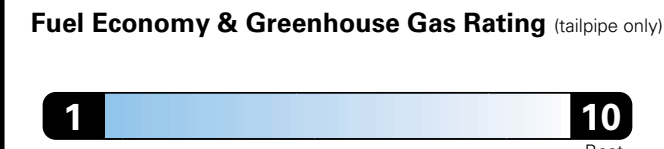

1. **EXTERIOR FEATURES**
- 18-Inch x 8.0-Inch Steel Chrome Clad Wheels
  - LT275/70R18E BSW All-Season Tires
  - 32-Gallon Fuel Tank
  - Locking Tailgate
  - Class V Receiver-Hitch

1. Trailer-Tow with 4-Pin Connector Wiring
   - Power Black Trailer-Tow Mirrors w/Manual Fold-Away
   - Exterior Mirrors with Turn Signals
   - Exterior Mirrors with Courtesy Lamps
   - Automatic Headlamps
   - Halogen Quad Headlamps
   - Incandescent Tail Lamps
   - Full Size Spare Tire
2. **OPTIONAL EQUIPMENT** (May Replace Standard Equipment)
3. **Customer Preferred Package 2HZ**
4. 5th Wheel / Gooseneck Towing Prep Group $445
   - 6.7L I6 Cummins Turbo Diesel Engine $9,100
   - Chrome Flat Cab-Length Side Steps $695
   - Spray-In Bedliner $565

Destination Charge $1,695

TOTAL PRICE: * $59,300

WARRANTY COVERAGE
5-year or 100,000-mile Powertrain Limited Warranty
3-year or 36,000-mile Basic Limited Warranty.
Ask Dealer for a copy of the limited warranties or see your owner's manual for details.

**5 YEAR / 100,000 MILE
POWERTRAIN WARRANTY**

Fuel Economy and Environment

Fuel Economy
N/A
combined city/hwy city highway
N/A gallons per 100 miles

**Heavy duty vehicle,
no label required.**

**You spend
N/A
in fuel costs
over 5 years
compared to the
average new vehicle.**

**Annual fuel cost
N/A**

fueleconomy.gov

Calculate personalized estimates and compare vehicles