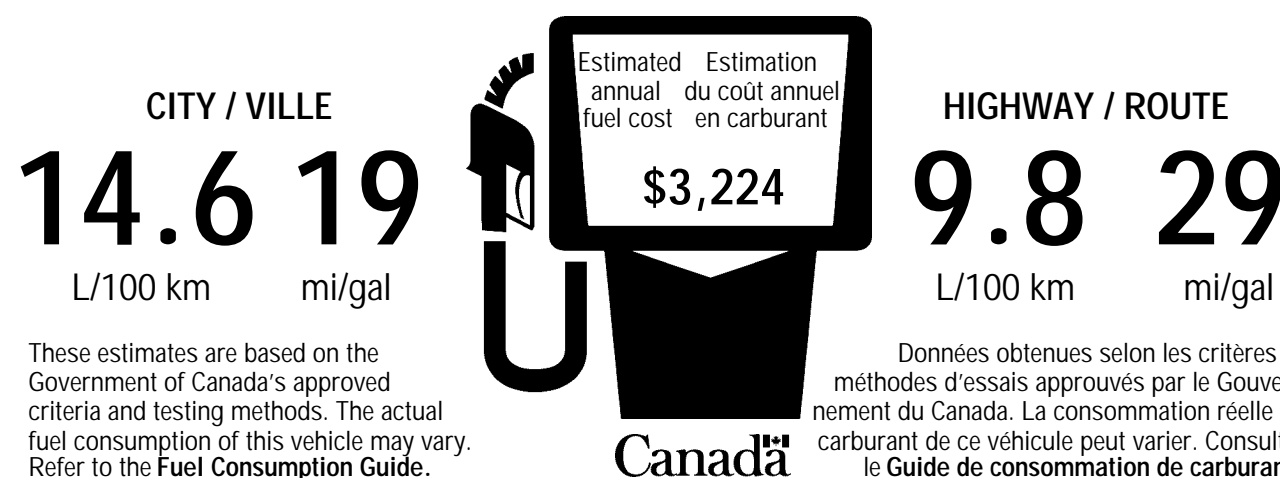

For more information visit: www.ramtruck.ca or call 1-800-465-2001

Chrysler Canada Inc.

5-YEAR / 100,000-KM
$0 DEDUCTIBLE
POWERTRAIN WARRANTY

24-Hour Roadside Assistance

FULLY TRANSFERABLE

2014 Chrysler, Jeep Dodge and Ram vehicles are backed by a 5-year or 100,000-kilometre fully transferable Powertrain Limited Warranty* with $0 deductible plus 24-hour roadside assistance.+ SRT vehicles are backed by a 3-year or 60,000-kilometre fully transferable Powertrain Limited Warranty* with $0 deductible plus 24-hour roadside assistance. Basic Warranty coverage is for 3 years or 60,000 kilometres.* Rust-through coverage on all body sheet metal is for 3 years. The Cummins Turbo Diesel engine is protected by a separate Limited Warranty, covering the engine for 5 years or 160,000 kilometres.* The EcoDiesel engine is backed by a 5-year or 100,000-kilometre fully transferable Powertrain Limited Warranty* with $0 deductible plus 24-hour roadside assistance.+

* Whichever comes first. Some conditions may apply.†The 5-year/100,000-kilometre Powertrain Limited Warranty does not apply to vehicles sold for certain commercial uses. See your retailer for full details.

*This Vehicle Is Manufactured To Meet Specific Canadian Requirements.
This Vehicle Is Not Manufactured For Sale Or Registration Outside Of Canada.*

ENERGUIDE

Ask your dealer for the FUEL CONSUMPTION GUIDE
or call 1-800-387-2000.

**Demandez le GUIDE DE CONSOMMATION DE CARBURANT
à votre concessionnaire ou composez le 1-800-387-2000.**