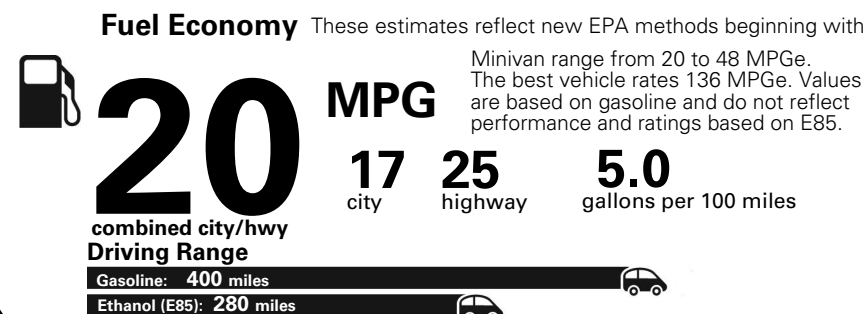

Base Price: \$34,745

DODGE GRAND CARAVAN GT
Exterior Color: Granite Pearl-Coat Exterior Paint
Interior Color: Black Interior Color
Interior: Leather-Trimmed Bucket Seats with Red Stitching
Engine: 3.6-Liter V6 24-Valve VVT Engine
Transmission: 6-Speed Automatic 62TE Transmission
STANDARD EQUIPMENT (UNLESS REPLACED BY OPTIONAL EQUIPMENT)
 FUNCTIONAL/SAFETY FEATURES

For more information visit: www.dodge.com
 or call 1-800-4ADODGE

FCA US LLC

Fuel Economy and Environment

**Flexible Fuel Vehicle
 Gasoline-Ethanol (E85)**

**You spend
 \$2,500
 in fuel costs
 over 5 years
 compared to the
 average new vehicle.**