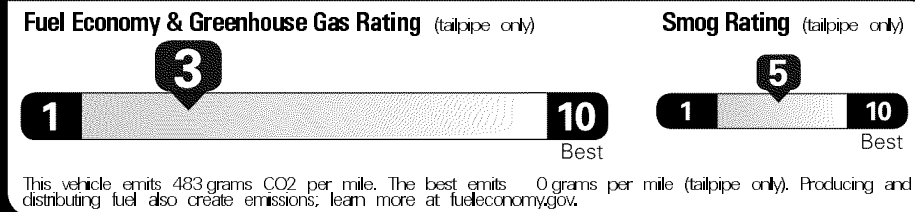

MANUFACTURER'S SUGGESTED RETAIL PRICE $34,485.00

OPTIONAL EQUIPMENT

- FE 50 State Emissions
- OC TRD Off Road Package:
- 2T. All Content Included as Standard Equipment All-Weather Flr Liner/Door Sill Protector 228.00

Original - Copy

Created on 2018-03-22 06:09:13 (UTC)

EPA DOT Fuel Economy and Environment

Gasoline Vehicle

Fuel Economy

18 MPG Small Pickups range from 17 to 25 MPG. The best vehicle rates 136 MPGe.

17 20
combined city/hwy city highway

5.6 gallons per 100 miles

You spend $3,250

more in fuel costs over 5 years compared to the average new vehicle.

Annual fuel cost $2,000

Actual results will vary for many reasons, including driving conditions and how you drive and maintain your vehicle. The average new vehicle gets 27 MPG and costs $6,750 to fuel over 5 years. Cost estimates are based on 15,000 miles per year at $2.40 per gallon. MPGe is miles per gasoline gallon equivalent. Vehicle emissions are a significant cause of climate change and smog.

fuelconomy.gov
Calculate personalized estimates and compare vehicles

DELIVERY, PROCESSING AND HANDLING FEE 995.00

TOTAL $35,708.00

The New Vehicle Limited Warranty provides 3-year/36,000 mile basic coverage, 5-year/60,000 mile powertrain coverage, plus 5-year/unlimited mile corrosion perforation coverage. See Warranty and Maintenance Guide for details. An extended service contract may be available for the vehicle. Ask dealer for details. Manufacturer's suggested retail price includes manufacturer's recommended pre-delivery service. Gasoline, license and title fees, applicable federal, state and local taxes and dealer and distributor installed options and accessories are not included in the manufacturer's suggested retail price.

ToyotaCare, which covers normal factory scheduled maintenance for two years or 25,000 miles, whichever occurs first, is included as part of the sales price of the vehicle for qualifying buyers. See participating dealer for eligibility and coverage details.

Delivered by Truck to: 50013
KENDALL TOYOTA FAIRBANKS
1000 CADILLAC COURT
FAIRBANKS AK99701