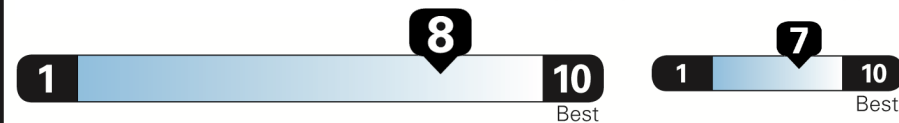

You save

\$2,250

in fuel costs over 5 years

compared to the average new vehicle.

Annual fuel cost

\$1,050

Fuel Economy & Greenhouse Gas Rating (tailpipe only) Smog Rating (tailpipe only)

This vehicle emits 227 grams CO₂ per mile. The best emits 0 grams per mile (tailpipe only). Producing and distributing fuel also create emissions; learn more at fueleconomy.gov.