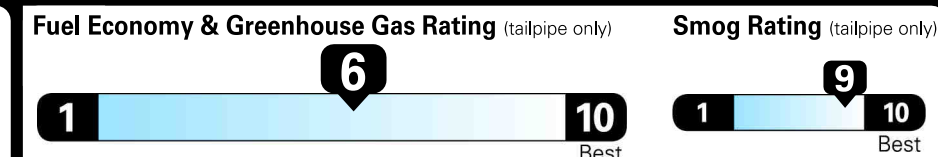

This vehicle emits 334 grams of CO₂ per mile. The best emits 0 grams per mile (tailpipe only). Producing and distributing fuel also create emissions; learn more at fuel economy.gov.

Actual results will vary for many reasons, including driving conditions and how you drive and maintain your vehicle. The average new vehicle gets 24 MPG and costs $11,000 to fuel over 5 years. Cost estimates are based on 15,000 miles per year at $3.80 per gallon. MPGe is miles per gasoline gallon equivalent. Vehicle emissions are a significant cause of climate change and smog.

fuel economy.gov

Calculate personalized estimates and compare vehicles

Smartphone QR Code™

PARTS CONTENT INFORMATION

FOR VEHICLES IN THIS CARLINE:	FOR THIS VEHICLE:
U.S./CANADIAN PARTS CONTENT:	0% FINAL ASSEMBLY POINT: GYOR, HUNGARY
MAJOR SOURCES OF FOREIGN PARTS CONTENT: GERMANY:	60% COUNTRY OF ORIGIN: ENGINE: HUNGARY
HUNGARY:	35% TRANSMISSION: GERMANY

NOTE: PARTS CONTENT DOES NOT INCLUDE FINAL ASSEMBLY, DISTRIBUTION OR OTHER NON-PARTS COSTS.

Disclaimer: The Monroney describes the vehicle features when the vehicle was first sold/leased to the customer and that as of the present day the actual features on the vehicle might differ from the ones listed on the Monroney label. The Monroney label is for view only purposes and must not be used to paste on the vehicle as a Monroney sticker for resale.