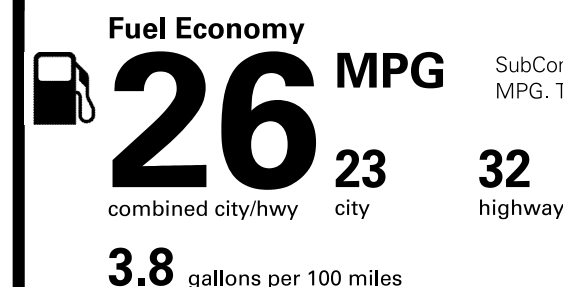

Destination Charge **\$925.00**

Total Price: \$48,525.00

Fuel, license, title fees, taxes and dealer-installed accessories are not included.

This vehicle is equipped with bumpers that can withstand an impact of 2.5 miles per hour with no damage to the vehicle's body and safety systems, although the bumper and related components may sustain damage. The bumper system on this vehicle conforms to the current Federal bumper standard of 2.5 miles per hour.

Source: National Highway Traffic Safety Administration (NHTSA).

www.safercar.gov or 1-888-327-4236

EPA DOT Fuel Economy and Environment

Gasoline Vehicle

SubCompact Cars range from 15 to 119 MPG. The best vehicle rates 119 MPGe.