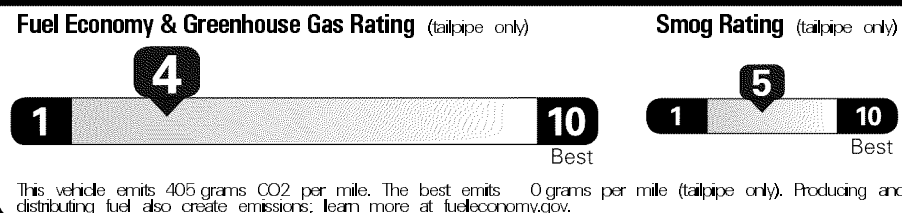

\$45,220.00

Not Original - Copy

Created on 2019-07-12 06:00:27 (UTC)

EPA DOT Fuel Economy and Environment

Gasoline Vehicle

Annual fuel cost \$1,750

Actual results will vary for many reasons, including driving conditions and how you drive and maintain your vehicle. The average new vehicle gets 27 MPG and costs \$7,000 to fuel over 5 years. Cost estimates are based on 15,000 miles per year at \$2.55 per gallon. MPGe is miles per gasoline gallon equivalent. Vehicle emissions are a significant cause of climate change and smog.

fueleconomy.gov
 Calculate personalized estimates and compare vehicles

SUB-TOTAL \$48,904.00
 DELIVERY, PROCESSING AND HANDLING FEE 1,025.00
TOTAL \$49,929.00

GOVERNMENT 5-STAR SAFETY RATINGS

Overall Vehicle Score ★★★★★
 Based on the combined ratings of frontal, side and rollover. Should ONLY be compared to other vehicles of similar size and weight.