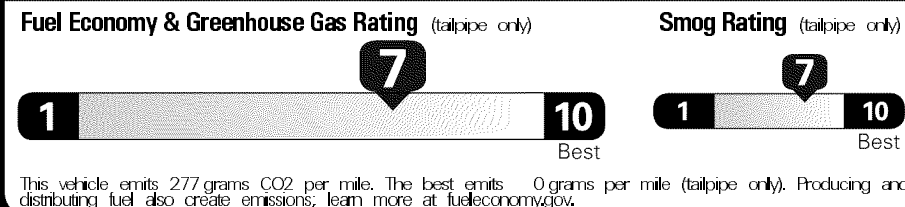

1. **EXTERIOR**
2. 17" Alloy Wheels with P215/55R17 Tires
   - Bi-LED Combination Headlights w/ Auto On/Off Feature
   - Daytime Running Lights w/ On/Off Switch
   - Color-Keyed Power Outside Mirrors

1. **INTERIOR**
2. Entune 3.0 Audio w/ Connected Nav Scout GPS Link App and App Suite: 7" Touch Screen, 6 Spkrs, Bluetooth, USB, AUX
   - 8-Way Power Driver Seat w/Lumbar Support
   - Steering Wheel w/ Audio and Bluetooth Hands-Free Phone & Voice Command Cntrls
   - Backup Camera w/Projected Path
   - 4.2" TFT Multi-Information Display
   - Remote Keyless Entry System

Full Tank of Gas

MANUFACTURER'S SUGGESTED RETAIL PRICE $24,150.00

OPTIONAL EQUIPMENT

FE 50 State Emissions
CF. Carpet /Trunk Mat Set 224.00

Original - Copy

Created on 2018-07-10 05:27:13 (UTC)

EPA DOT Fuel Economy and Environment

Gasoline Vehicle

Fuel Economy

32 MPG Midsized Cars range from 14 to 136 MPG. The best vehicle rates 136 MPGe.

28 city **39** highway

3.1 gallons per 100 miles

You save $1,250
in fuel costs over 5 years compared to the average new vehicle.

Annual fuel Cost
$1,100

Actual results will vary for many reasons, including driving conditions and how you drive and maintain your vehicle. The average new vehicle gets 27 MPG and costs $6,750 to fuel over 5 years. Cost estimates are based on 15,000 miles per year at $2.40 per gallon. MPGe is miles per gasoline gallon equivalent. Vehicle emissions are a significant cause of climate change and smog.

fuelconomy.gov
Calculate personalized estimates and compare vehicles

DELIVERY, PROCESSING AND HANDLING FEE 920.00

TOTAL $25,294.00

The New Vehicle Limited Warranty provides 3-year/36,000 mile basic coverage, 5-year/60,000 mile powertrain coverage, plus 5-year/unlimited mile corrosion perforation coverage. See Warranty and Maintenance Guide for details. An extended service contract may be available for the vehicle. Ask dealer for details. Manufacturer's suggested retail price includes manufacturer's recommended pre-delivery service. Gasoline, license and title fees, applicable federal, state and local taxes and dealer and distributor installed options and accessories are not included in the manufacturer's suggested retail price.

ToyotaCare, which covers normal factory scheduled maintenance for two years or 25,000 miles, whichever occurs first, is included as part of the sales price of the vehicle for qualifying buyers. See participating dealer for eligibility and coverage details.

Delivered by Truck to: 04075
KEYES TOYOTA
5855 VAN NUYS BLVD
VAN NUYS CA91401