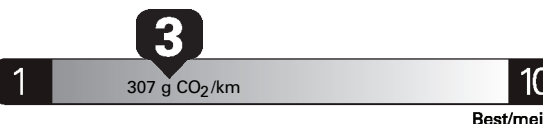

Carbon Dioxide Rating / Indice de dioxyde de carbone

Tailpipe emissions only / Émissions du tuyau d'échappement seulement