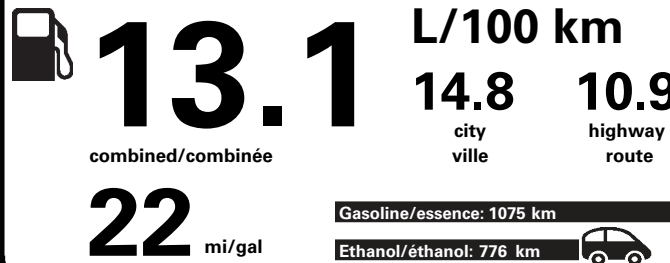

(MSRP)* SPORT CLOTH 40/CONSOLE/40
6,415.00 FLEX FUEL VEHICLE

(MSRP)* NO CHARGE

PRICE INFORMATION

BASE PRICE $47,939.00
TOTAL OPTIONS/OTHER 13,785.00

TOTAL VEHICLE & OPTIONS/OTHER 61,724.00
DESTINATION & DELIVERY 1,950.00

TOTAL BEFORE REDUCTIONS 63,674.00
OFF ROAD DISCOUNT - 550.00

TOTAL REDUCTIONS - 550.00

"THIS VEH. NOT INTENDED FOR SALE OR REGISTRATION IN US" RETAIL PRICES EXCLUDE GST/HST

	RAMP ONE/TERMINAL UN		TOTAL MSRP $63,124.00
	CS59		
	RAMP TWO/TERMINAL DEUX	FINAL ASSEMBLY PLANT/USINE DE MONTAGE	* MANUFACTURER'S SUGGESTED RETAIL PRICE = MSRP * NOTE: THIS PRICE HAS BEEN DEVELOPED AS A GUIDE. DEALERS MAY SELL FOR LESS AND ARE NOT UNDER ANY OBLIGATION TO ACCEPT THIS SUGGESTED RETAIL PRICE.
		DEARBORN	
	METHOD OF TRANSP./MODE DE TRANSPORT	ITEM #: B1-B127 O/T 2	
	CONVOY		
		MA051 N RE 2X 120 000819 01 05 21	

E85 Gasoline-Ethanol Vehicle
Véhicule à essence-éthanol

Fuel Consumption / Consommation de carburant

Annual fuel COST
for an annual distance of 20,000 km, and an average fuel price of $1.25 per litre

$ 3 275

Coût annuel en carburant

pour une distance annuelle de 20 000 km, et un prix moyen du carburant de 1,25 $ par litre

Standard pickup trucks range from /
Les camionnettes ordinaires font entre
8.9 - 16.3 L_e/100 km

L_e is gasoline litre equivalent
L_e signifie litre équivalent d'essence

Carbon Dioxide Rating / Indice de dioxyde de carbone

Tailpipe emissions only / Émissions du tuyau d'échappement seulement

Smog Rating / Indice de Smog

Estimates are based on Government of Canada approved criteria and testing methods. Vehicle's actual fuel consumption will vary.

Estimations établies selon des méthodes d'essai et des critères approuvés par le gouvernement du Canada. La consommation de carburant réelle du véhicule variera.

For more information visit
vehicles.nrcan.gc.ca

Pour plus d'information visitez
vehicules.nrcan.gc.ca

U.S. GOVERNMENT SAFETY RATINGS
COTES DE SÉCURITÉ DU GOUVERNEMENT AMÉRICAIN

Overall Vehicle Score / Cote globale du véhicule	Not Rated / Non coté	
Frontal Crash Collision frontale	Driver / Conducteur Passenger / Passager	Not Rated / Non coté Not Rated / Non coté
Side Crash Collision latérale	Front seat / Siège avant Rear seat / Siège arrière	Not Rated / Non coté Not Rated / Non coté
Rollover / Capotage	Not Rated / Non coté	

Star ratings range from 1 to 5 stars (★★★★★), with 5 being the highest.
Les cotes varient de 1 à 5 étoiles (★★★★★), 5 étant la cote la plus élevée.

Source: U.S. National Highway Traffic Safety Administration
For more information / Pour de plus amples renseignements
www.safercar.gov

1FTFW1E52MFA74591

FordPass Connect™

Download the FordPass™ app* and you can:

- Access Vehicle Control Features
- Remotely start, lock and unlock your vehicle.
- Locate your vehicle and check approximate fuel range.
- Receive vehicle health alerts.

Activate 4G LTE Wi-Fi Hotspot

- New vehicles include a 3-month or 3GB data (whichever comes first) Wi-Fi trial.
- Connect up to ten Wi-Fi-equipped devices.

The FordPass Connect™ modem is active and sending vehicle data (e.g., diagnostics) to Ford. See in-vehicle Settings for connectivity options.

Scan code not operational at this time

FOR PLANT USE ONLY

Insist on Ford Protect! The only extended service plan fully backed by Ford and honored at every Ford dealership in the US and Canada. See your Ford dealer for additional details, or visit www.ford.ca for more information.

Personalize your vehicle with Ford Custom Accessories. Genuine Ford Accessories are engineered for your vehicle and can be included under the Ford New Vehicle Limited Warranty. Certain conditions, limitations and exclusions apply. See your Dealer for details.