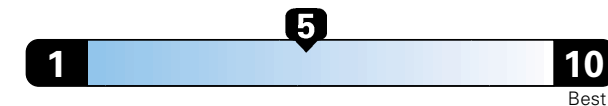

ALFA ROMEO GIULIA TI SPORT AWD

2019 MODEL YEAR

THIS VEHICLE IS MANUFACTURED TO MEET SPECIFIC UNITED STATES REQUIREMENTS. THIS VEHICLE IS NOT MANUFACTURED FOR SALE OR REGISTRATION OUTSIDE OF THE UNITED STATES.

MANUFACTURER'S SUGGESTED RETAIL PRICE OF THIS MODEL INCLUDING DEALER PREPARATION

Base Price: **$42,495**

ALFA GIULIA TI AWD

Exterior Color: Alfa Rosso (Red) Exterior Paint

Interior Color: Black / Red Interior Colors

Interior: Sport Leather Seats

Engine: 2.0L 280HP Turbocharged I4 Engine

Transmission: 8-Speed Automatic Transmission

STANDARD EQUIPMENT (UNLESS REPLACED BY OPTIONAL EQUIPMENT)

FUNCTIONAL/SAFETY FEATURES

- Dual Advanced Front Airbags
- Supplemental Side-Curtain Front and Rear Airbags
- LATCH Ready Child Seat Anchor System
- Rear Back-Up Camera
- Front / Rear Park-Assist Sensors
- Passive Entry / Keyless Go™
- Remote-Start System
- Stop / Start System
- Alfa DNA Drive Mode System
- Sport Suspension
- Carbon Fiber Drive Shaft
- Power Folding Heated Mirrors
- Rain-Sensitive Windshield Wipers
- Heated Washer Nozzles
- Universal Garage-Door Opener
- Remote Trunk Lid Release

INTERIOR FEATURES

- 8.8-Inch AM / FM Bluetooth® Radio
- Apple CarPlay®
- Google Android Auto™
- SiriusXM® with 1-Year Radio Sub Call 800-643-2112
- Cluster 7.0-Inch TFT Color Display
- 8-Speaker Audio System
- USB Media Input Hub w/ Aux
- 12-Volt Center Console Power Outlet
- Dark Gray Oak Wood Interior Trim
- Leather-Wrapped Steering Wheel
- Steering Wheel Mounted Audio Controls
- Heated Steering Wheel
- Heated Front Seats
- Power Adjust 6-Way Driver Seat

OPTIONAL EQUIPMENT (May Replace Standard Equipment)

Ti Sport AWD Package 22S

$2,700