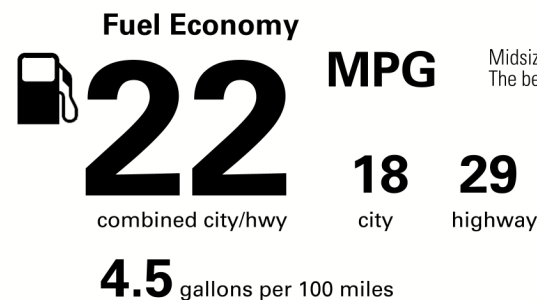

INSTALLED OPTIONS

MANUFACTURER'S SUGGESTED RETAIL PRICE

- ** Adaptive Variable Air Suspension with Rapid Height 1,400.00
- ** Cold Weather Pkg: Windshield-Wiper Deicer, Headlamp cleaner, Enhanced Interior Heater 220.00
- ** 20" Split 10-Spoke Alloy Wheels with Vapor Chrome Finish 880.00
- ** 24" Heads-Up Display (HUD) 1,220.00
- ** Interior Upgrade Pkg: Quilted-Stitch Semi-Aniline Leather Int Trim, 28-Way Power Dr Seat w/ Massage, Ultrasuede Headliner, Pwr Fr Seat Buckles & Heated Rr Seats 3,730.00
- ** Mark Levinson 23 Speakers Audio System 1,940.00
- ** Panorama Glass Roof 1,000.00
- ** Panoramic View Monitor 800.00
- ** Premium Wood Trim 800.00
- ** Heated Wood and Leather-Trimmed Steering Wheel 410.00
- ** Trunk Mat, Cargo Net, Wheel Locks & Key Gloves 305.00
- ** Courtesy Delivery Sticker -N/C-

\$76,000.00

Not Original - Copy

Created on 2021-09-14 17:23:46 (UTC)

EPA DOT Fuel Economy and Environment

Gasoline Vehicle

Midsized Cars range from 14 to 142 MPG. The best vehicle rates 141 MPGe.

You spend \$3,500 more in fuel costs over 5 years compared to the average new vehicle.