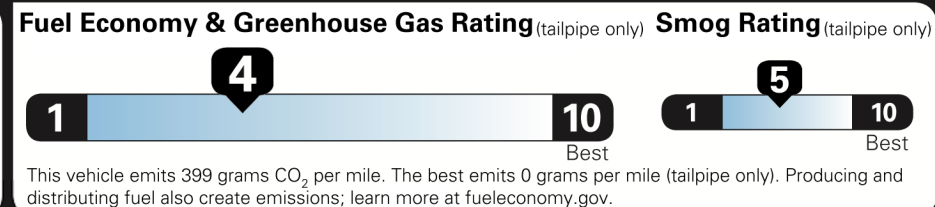

Actual results will vary for many reasons, including driving conditions and how you drive and maintain your vehicle. The average new vehicle gets 27 MPG and costs $7,500 to fuel over 5 years. Cost estimates are based on 15,000 miles per year at $3.25 per gallon. MPGe is miles per gasoline gallon equivalent. Vehicle emissions are a significant cause of climate change and smog.

fueleconomy.gov

Calculate personalized estimates and compare vehicles

GOVERNMENT 5-STAR SAFETY RATINGS

This vehicle has not been rated by the government for overall vehicle score, frontal crash, side crash or rollover risk.

Star ratings range from 1 to 5 stars (★★★★★) with 5 being the highest.

Source: National Highway Traffic Safety Administration (NHTSA)

www.safercar.gov or 1-888-327-4236

SUB-TOTAL **$88,705.00**
DELIVERY, PROCESSING AND HANDLING FEE **1,075.00**
TOTAL **$89,780.00**

APPLICABLE FEDERAL TAXES NOT INCLUDED

Manufacturer's suggested retail price includes manufacturer's recommended pre-delivery service.
License and title fees, state, local and applicable federal taxes, and dealer installed options and accessories are not included in the manufacturer's suggested retail price.
LEXUS NEW VEHICLE LIMITED WARRANTY
* 4YR / 50000 mile basic coverage
* 6YR / 70000 mile powertrain coverage
* 6YR / Unlimited mile corrosion perforation warranty
See your Warranty and Services Guide for details.
LEXUS IS PLEASED TO OFFER THE FOLLOWING OWNER SUPPORT PACKAGE WITH EACH NEW LEXUS
* 24 hour, 365 day/yr. roadside assistance plan
* Complimentary 1st and 2nd scheduled maintenance services
* Lodging for emergency breakdown 100 miles from home
An extended service contract may be available for this vehicle. Ask dealer for details

LML2E2N0S0F0W0

202018 451 L039