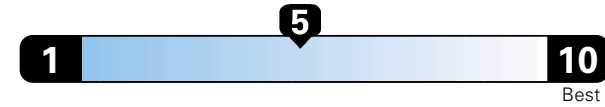

2020 MODEL YEAR

CHEROKEE ALTITUDE 4X4

For more information visit: www.jeep.com
or call 1-877-IAM-JEEP

FCA US LLC

THIS VEHICLE IS MANUFACTURED TO MEET SPECIFIC UNITED STATES REQUIREMENTS. THIS VEHICLE IS NOT MANUFACTURED FOR SALE OR REGISTRATION OUTSIDE OF THE UNITED STATES.

MANUFACTURER'S SUGGESTED RETAIL PRICE OF THIS MODEL INCLUDING DEALER PREPARATION

Base Price: $28,895

JEEP CHEROKEE LATITUDE PLUS 4X4
Exterior Color: Diamond Black Crystal Pearl-Coat Exterior Paint
Interior Color: Black Interior Color
Interior: Cloth / Premium Vinyl Bucket Seats
Engine: 2.4L I4 Zero Evap M-Air Engine w/ESS
Transmission: 9-Speed Automatic Transmission
STANDARD EQUIPMENT (UNLESS REPLACED BY OPTIONAL EQUIPMENT)

FUNCTIONAL/SAFETY FEATURES
Advanced Multistage Front Air Bags
Supplemental Side-Curtain Front and Rear Air Bags
Supplemental Front Seat Side Air Bags
Driver Inflatable Knee-Bolster Air Bag
LATCH Ready Child Seat Anchor System
ParkSense® Rear Park-Assist with Stop
ParkView® Rear Back-Up Camera
Blind-Spot and Cross-Path Detection
Jeep Active Drive I
Engine Stop / Start Technology
Selec-Terrain® System
Push-Button Start
Keyless Entry with Panic Alarm
All-Speed Traction Control
Electronic Stability Control
Electronic Roll Mitigation
Anti-Lock 4-Wheel-Disc Brakes
Speed Control
Tire-Fill Alert
Tire Pressure Monitoring Display
Capless Fuel-Fill