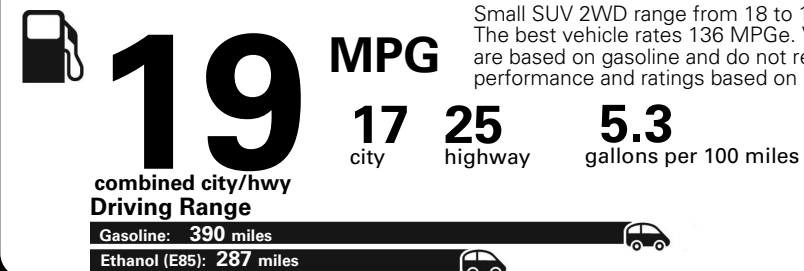

For more information visit: www.dodge.com
 or call 1-800-4ADODGE

FCA US LLC

Fuel Economy and Environment

**Flexible Fuel Vehicle
 Gasoline-Ethanol (E85)**

Fuel Economy These estimates reflect new EPA methods beginning with 2017 models.

Small SUV 2WD range from 18 to 120 MPG .
 The best vehicle rates 136 MPGe. Values are based on gasoline and do not reflect performance and ratings based on E85.

**You spend
 \$3,000
 in fuel costs
 over 5 years
 compared to the
 average new vehicle.**