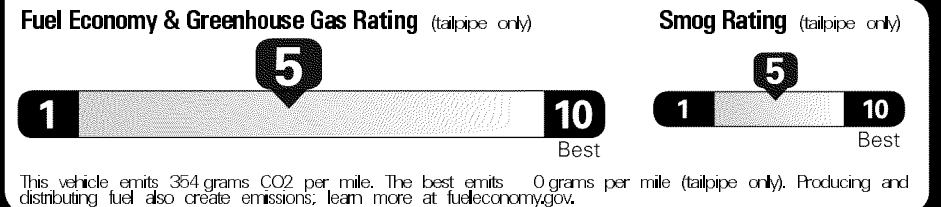

1. **EXTERIOR**
2. 19" TRD Matte-Black Alloy Wheels
   - TRD Cat-Back Dual Exhaust w/Polished Stainless Steel Tips
   - Red Painted Brake Calipers
   - TRD Gloss-Black Rear Spoiler,
   - Aero Kit w/Red Pin-Striping
   - Red TRD Badge

1. **INTERIOR**
2. Audio - 7" Touch Screen, 6 Speakers, HandsFree Bluetooth Phone/Music, USB Media Port, 2 USB Charge-Ports
   - SiriusXM w/3-Month All Access Trial
   - Android Auto & Apple CarPlay Compatible
   - 4.2" TFT Multi-Information Display w/TRD Startup Animation
   - Sport Fabric SoftTex-Trimmed Seats w/Red Seat Belts, Stitching, Fabric Inserts
   - Power Driver Seat w/Lumbar Support
   - TRD Logo Headrest, Flr Mats, Shift Knob
   - Smart Key System w/Push Button Start
   - ***Full Tank of Gas***

MANUFACTURER'S SUGGESTED RETAIL PRICE $31,170.00

1. **OPTIONAL EQUIPMENT**
2. FE 50 State Emissions
   - 2T. All Weather Floor Liners/Cargo Tray 259.00
   - DK. PREFERRED OWNER'S PORTFOLIO
   - GE. Hide Away Cargo Net 49.00
   - LK. Wheel Locks 75.00

EPA DOT Fuel Economy and Environment

Gasoline Vehicle

Fuel Economy

25 MPG Midsized Cars range from 14 to 141 MPG. The best vehicle rates 138 MPGe.

22 **31**
combined city/hwy city highway

4.0 gallons per 100 miles

You spend $ 500

more in fuel costs over 5 years compared to the average new vehicle.

Annual fuel Cost

$ 1,600

Actual results will vary for many reasons, including driving conditions and how you drive and maintain your vehicle. The average new vehicle gets 27 MPG and costs $7,500 to fuel over 5 years. Cost estimates are based on 15,000 miles per year at $2.70 per gallon. MPGe is miles per gasoline gallon equivalent. Vehicle emissions are a significant cause of climate change and smog.

fueleconomy.gov
Calculate personalized estimates and compare vehicles

DELIVERY, PROCESSING AND HANDLING FEE 955.00

TOTAL $32,508.00

The New Vehicle Limited Warranty provides 3-year/36,000 mile basic coverage, 5-year/60,000 mile powertrain coverage, plus 5-year/unlimited mile corrosion perforation coverage. See Warranty and Maintenance Guide for details. An extended service contract may be available for the vehicle. Ask dealer for details. Manufacturer's suggested retail price includes manufacturer's recommended pre-delivery service. Gasoline, license and title fees, applicable federal, state and local taxes and dealer and distributor installed options and accessories are not included in the manufacturer's suggested retail price.

ToyotaCare, which covers normal factory scheduled maintenance for two years or 25,000 miles, whichever occurs first, is included as part of the sales price of the vehicle for qualifying buyers. See participating dealer for eligibility and coverage details.

Delivered by Truck to: 04075
KEYES TOYOTA
5855 VAN NUYS BLVD
VAN NUYS CA91401